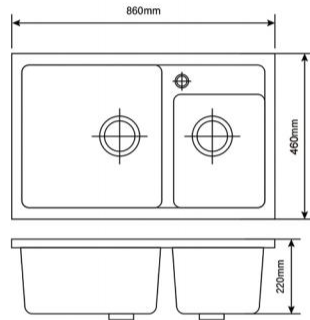

Item No:6449A
Size:640x490x200mm
25.20"x19.29"x7.87"

Item No:5549A
Size:550x490x200mm
21.65"x19.29"x7.87"

Item No:5645A
Size:560x450x220mm
22.05"x17.72"x8.66"

Item No:6049A
Size:600x490x200mm
23.62"x19.29"x7.87"

Item No:7349A
Size:735x490x200mm
28.94"x19.29"x7.87"

GRANITE KITCHEN SINK

Item No:7747A
Size:770x470x200mm
30.31"x18.50"x7.87"

Item No:8149L
Size:813x495x255mm
32.01"x19.49"x10.04"

Item No:8348L
Size:838x483x254mm
32.99"x19.02"x10"

Item No:8045E
Size:800x457x228mm
31.5"x17.99"x8.98"

Item No:8342E
Size:835x420x200mm
32.87"x16.54"x7.87"

Item No:8349E
Size:835x490x200mm
32.87"x19.29"x7.87"

GRANITE KITCHEN SINK

Item No:8349B
Size:835x490x200mm
32.87"x19.29"x7.87"

Item No:8646B
Size:860x460x220mm
33.86"x18.11"x8.66"

Item No:7145E
Size:710x450x205mm
27.95"x17.72"x8.07"

Item No:8451E
Size:840x510x255mm
33.07"x20.08"x10.04"

Item No:8346E
Size:838x467x241mm
32.99"x18.39"x9.49"