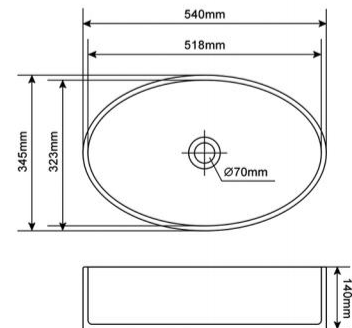

Item No:8646B
Size:860x460x220mm
33.86"x18.11"x8.66"

Item No:7145E
Size:710x450x205mm
27.95"x17.72"x8.07"

Item No:8451E
Size:840x510x255mm
33.07"x20.08"x10.04"

Item No:8346E
Size:838x467x241mm
32.99"x18.39"x9.49"

Item No:8047A
 Size:800x470x200mm
 31.5"x18.50"x7.87"

Item No:7638
 Size:762x381x228.6mm
 30"x15"x9"

Item No:8346EXG
 Size:838x467x241mm
 32.99"x18.39"x9.49"

Item No:8651B
 Size:860x510x200mm
 33.86"x20.08"x7.87"

Item No:8551B
 Size:850x510x200mm
 33.46"x20.08"x7.87"

GRANITE COUNTERTOP BASIN

Item No:400W
Size:400x400x120mm
15.75"x15.75"x4.72"

Item No:3636W
Size:360x360x140mm
14.17"x14.17"x5.51"

Item No:4532W
Size:450x325x140mm
17.72"x12.80"x5.51"

Item No:4939W
Size:495x395x140mm
19.49"x15.55"x5.51"

Item No:5242A
Size:520x420x130mm
20.47"x16.54"x5.12"

Item No:5435W
Size:540x345x140mm
21.26"x13.58"x5.51"

OTHER GRANITE PRODUCTS

Item No:5538W
Size:550x385x110mm
21.65"x15.16"x4.33"