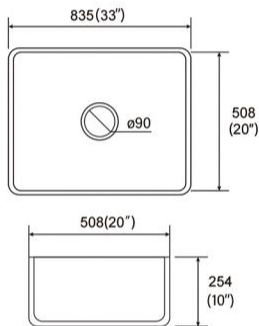

Item No:4939W
Size:495x395x140mm
19.49"x15.55"x5.51"

Item No:5242A
Size:520x420x130mm
20.47"x16.54"x5.12"

Item No:5435W
Size:540x345x140mm
21.26"x13.58"x5.51"

OTHER GRANITE PRODUCTS

Item No:5538W
Size:550x385x110mm
21.65"x15.16"x4.33"

Item No:3121VT
Size:806.5x533.4x127mm
31.75"x21"x5"

Item No:3621VT
Size:914.4x533.4x127mm
36"x21"x5"

CERAMIC FARMHOUSE SINK

Item No:A3318N
Size:835x459x254mm
33"x18"x10"

CERAMIC FARMHOUSE SINK

Item No:A2018
Size:510x460x255mm
20"x18"x10"

Item No:A2418N
Size:610x459x254mm
24"x18"x10"

Item No:A3018N
Size:760x459x254mm
30"x18"x10"

Item No:A3020N
Size:760x508x254mm
30"x20"x10"

Item No:A3318ND
Size:835x459x254mm
33"x18"x10"

CERAMIC FARMHOUSE SINK

Item No:A3320N
Size:835x508x254mm
33"x20"x10"

Item No:A3320ND
Size:835x508x254mm
33"x20"x10"

Item No:B2418
Size:605x460x255mm
24"x18"x10"

Item No:B3019
Size:762x482x255mm
30"x19"x10"

Item No:G2319
Size:590x480x215mm
23"x19"x8.5"