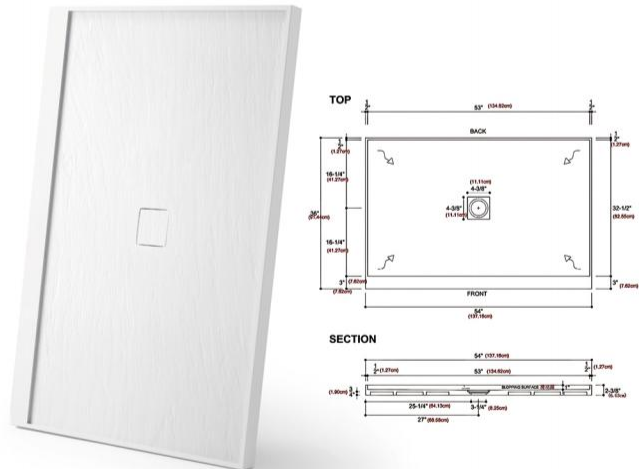

RESIN SHOWER TRAY

S4040A: 1016x1016x60.3mm
40"x40"x2.34"

S4236T: 1041.4x914.4x60.3mm
41"x36"x2.37"

S4836S: 1193.8x914.4x60.3mm
47"x36"x2.37"

S5436T: 1346.2x914.4x60.3mm
54"x36"x2.37"

RESIN SHOWER TRAY

Rectangular Shower Tray (Marble Surface Texture)