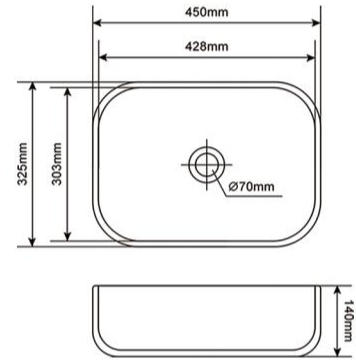

Item No:8646B
Size:860x460x220mm
33.86"x18.11"x8.66"

Item No:7145E
Size:710x450x205mm
27.95"x17.72"x8.07"

Item No:8451E
Size:840x510x255mm
33.07"x20.08"x10.04"

Item No:8346E
Size:838x467x241mm
32.99"x18.39"x9.49"

Item No:8047A
 Size:800x470x200mm
 31.5"x18.50"x7.87"

Item No:7638
 Size:762x381x228.6mm
 30"x15"x9"

Item No:8346EXG
 Size:838x467x241mm
 32.99"x18.39"x9.49"

Item No:8651B
 Size:860x510x200mm
 33.86"x20.08"x7.87"

Item No:8551B
 Size:850x510x200mm
 33.46"x20.08"x7.87"

GRANITE COUNTERTOP BASIN

Item No:400W
Size:400x400x120mm
15.75"x15.75"x4.72"

Item No:3636W
Size:360x360x140mm
14.17"x14.17"x5.51"

Item No:4532W
Size:450x325x140mm
17.72"x12.80"x5.51"

Item No:4939W
Size:495x395x140mm
19.49"x15.55"x5.51"

Item No:5242A
Size:520x420x130mm
20.47"x16.54"x5.12"

Item No:5435W
Size:540x345x140mm
21.26"x13.58"x5.51"

OTHER GRANITE PRODUCTS

Item No:5538W
Size:550x385x110mm
21.65"x15.16"x4.33"