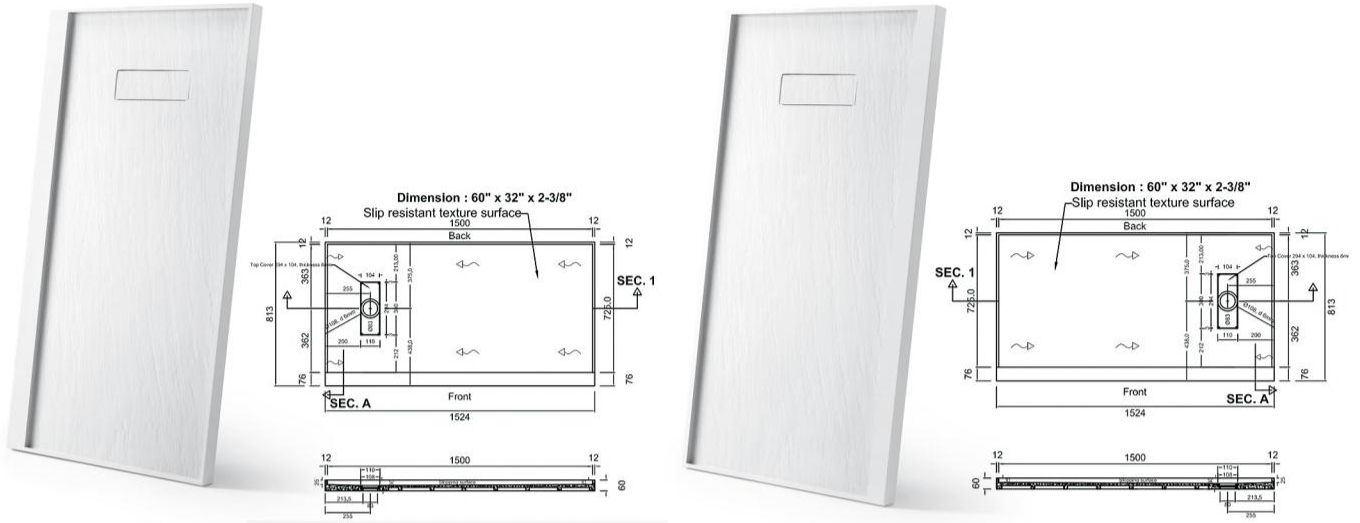

RESIN SHOWER TRAY

S4040A: 1016x1016x60.3mm
40"x40"x2.34"

S4236T: 1041.4x914.4x60.3mm
41"x36"x2.37"

S4836S: 1193.8x914.4x60.3mm
47"x36"x2.37"

S5436T: 1346.2x914.4x60.3mm
54"x36"x2.37"

RESIN SHOWER TRAY

Rectangular Shower Tray (Marble Surface Texture)