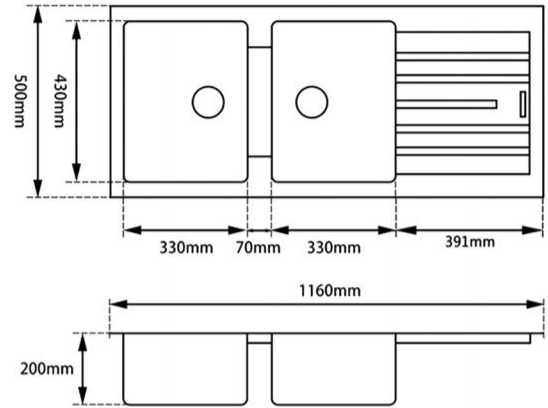

GRANITE KITCHEN SINK

Above Counter

Reversible

Health Protection System

GRANITE KITCHEN SINK

Item No:1150B
 Size:1160x500x200mm
 45.67"x19.69"x7.87"

Item No:1050A
 Size:1000x500x200mm
 39.37"x19.69"x7.87"

Item No:1050B
 Size:1000x500x210mm
 39.37"x19.69"x8.27"

Item No:6449A
Size:640x490x200mm
25.20"x19.29"x7.87"

Item No:5549A
Size:550x490x200mm
21.65"x19.29"x7.87"

Item No:5645A
Size:560x450x220mm
22.05"x17.72"x8.66"

Item No:6049A
Size:600x490x200mm
23.62"x19.29"x7.87"

Item No:8646B
Size:860x460x220mm
33.86"x18.11"x8.66"

Item No:7145E
Size:710x450x205mm
27.95"x17.72"x8.07"

Item No:8451E
Size:840x510x255mm
33.07"x20.08"x10.04"

Item No:8346E
Size:838x467x241mm
32.99"x18.39"x9.49"

Item No:8047A
 Size:800x470x200mm
 31.5"x18.50"x7.87"

Item No:7638
 Size:762x381x228.6mm
 30"x15"x9"

Item No:8346EXG
 Size:838x467x241mm
 32.99"x18.39"x9.49"

Item No:8651B
 Size:860x510x200mm
 33.86"x20.08"x7.87"