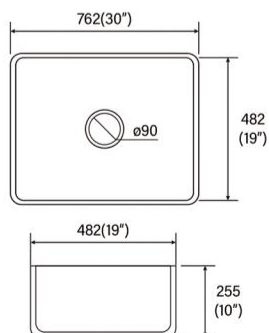

Item No:8047A
 Size:800x470x200mm
 31.5"x18.50"x7.87"

Item No:7638
 Size:762x381x228.6mm
 30"x15"x9"

Item No:8346EXG
 Size:838x467x241mm
 32.99"x18.39"x9.49"

Item No:8651B
 Size:860x510x200mm
 33.86"x20.08"x7.87"

Item No:4939W
Size:495x395x140mm
19.49"x15.55"x5.51"

Item No:5242A
Size:520x420x130mm
20.47"x16.54"x5.12"

Item No:5435W
Size:540x345x140mm
21.26"x13.58"x5.51"

OTHER GRANITE PRODUCTS

Item No:5538W
Size:550x385x110mm
21.65"x15.16"x4.33"

Item No:A2418N
Size:610x459x254mm
24"x18"x10"

Item No:A3018N
Size:760x459x254mm
30"x18"x10"

Item No:A3020N
Size:760x508x254mm
30"x20"x10"

Item No:A3318ND
Size:835x459x254mm
33"x18"x10"

CERAMIC FARMHOUSE SINK

Item No:A3320N
Size:835x508x254mm
33"x20"x10"

Item No:A3320ND
Size:835x508x254mm
33"x20"x10"

Item No:B2418
Size:605x460x255mm
24"x18"x10"

Item No:B3019
Size:762x482x255mm
30"x19"x10"

Item No:G2319
Size:590x480x215mm
23"x19"x8.5"