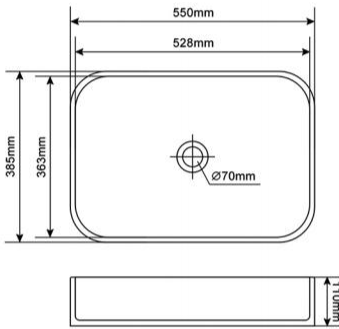

Item No:8047A
 Size:800x470x200mm
 31.5"x18.50"x7.87"

Item No:7638
 Size:762x381x228.6mm
 30"x15"x9"

Item No:8346EXG
 Size:838x467x241mm
 32.99"x18.39"x9.49"

Item No:8651B
 Size:860x510x200mm
 33.86"x20.08"x7.87"

Item No:8551B
 Size:850x510x200mm
 33.46"x20.08"x7.87"

GRANITE COUNTERTOP BASIN

Item No:400W
Size:400x400x120mm
15.75"x15.75"x4.72"

Item No:3636W
Size:360x360x140mm
14.17"x14.17"x5.51"

Item No:4532W
Size:450x325x140mm
17.72"x12.80"x5.51"

Item No:4939W
Size:495x395x140mm
19.49"x15.55"x5.51"

Item No:5242A
Size:520x420x130mm
20.47"x16.54"x5.12"

Item No:5435W
Size:540x345x140mm
21.26"x13.58"x5.51"

OTHER GRANITE PRODUCTS

Item No:5538W
Size:550x385x110mm
21.65"x15.16"x4.33"

Item No:A3320N
Size:835x508x254mm
33"x20"x10"

Item No:A3320ND
Size:835x508x254mm
33"x20"x10"

Item No:B2418
Size:605x460x255mm
24"x18"x10"

Item No:B3019
Size:762x482x255mm
30"x19"x10"

Item No:G2319
Size:590x480x215mm
23"x19"x8.5"