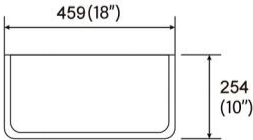

Item No:4939W
Size:495x395x140mm
19.49"x15.55"x5.51"

Item No:5242A
Size:520x420x130mm
20.47"x16.54"x5.12"

Item No:5435W
Size:540x345x140mm
21.26"x13.58"x5.51"

OTHER GRANITE PRODUCTS

Item No:5538W
Size:550x385x110mm
21.65"x15.16"x4.33"

Item No:6240W
Size:604x407x155mm
23.78"x16.02"x6.1"

Granite laundry sink
Item No:6058XL
Size:600x580x270mm
23.62"x22.83"x10.63"

Item No:7646L
Size:760x460x190mm
29.92"x18.11"x7.48"

Item No:2421VT
Size:610x533.4x127mm
24"x21"x5"

Item No:3121VT
Size:806.5x533.4x127mm
31.75"x21"x5"

Item No:3621VT
Size:914.4x533.4x127mm
36"x21"x5"

CERAMIC FARMHOUSE SINK

Item No:A3318N
Size:835x459x254mm
33"x18"x10"

CERAMIC FARMHOUSE SINK

Item No:A2018
Size:510x460x255mm
20"x18"x10"

Item No:A3320N
Size:835x508x254mm
33"x20"x10"

Item No:A3320ND
Size:835x508x254mm
33"x20"x10"

Item No:B2418
Size:605x460x255mm
24"x18"x10"

Item No:B3019
Size:762x482x255mm
30"x19"x10"

Item No:G2319
Size:590x480x215mm
23"x19"x8.5"