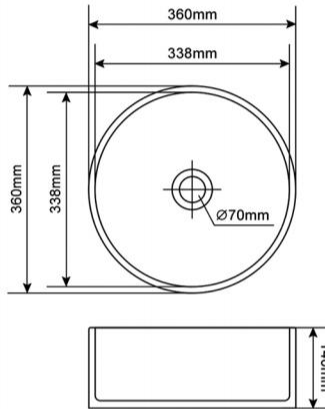

Item No:8646B
Size:860x460x220mm
33.86"x18.11"x8.66"

Item No:7145E
Size:710x450x205mm
27.95"x17.72"x8.07"

Item No:8451E
Size:840x510x255mm
33.07"x20.08"x10.04"

Item No:8346E
Size:838x467x241mm
32.99"x18.39"x9.49"

Item No:8047A
 Size:800x470x200mm
 31.5"x18.50"x7.87"

Item No:7638
 Size:762x381x228.6mm
 30"x15"x9"

Item No:8346EXG
 Size:838x467x241mm
 32.99"x18.39"x9.49"

Item No:8651B
 Size:860x510x200mm
 33.86"x20.08"x7.87"

Item No:8551B
 Size:850x510x200mm
 33.46"x20.08"x7.87"

GRANITE COUNTERTOP BASIN

Item No:400W
Size:400x400x120mm
15.75"x15.75"x4.72"

Item No:3636W
Size:360x360x140mm
14.17"x14.17"x5.51"

Item No:4532W
Size:450x325x140mm
17.72"x12.80"x5.51"

Item No:4939W
Size:495x395x140mm
19.49"x15.55"x5.51"

Item No:5242A
Size:520x420x130mm
20.47"x16.54"x5.12"

Item No:5435W
Size:540x345x140mm
21.26"x13.58"x5.51"

OTHER GRANITE PRODUCTS

Item No:5538W
Size:550x385x110mm
21.65"x15.16"x4.33"