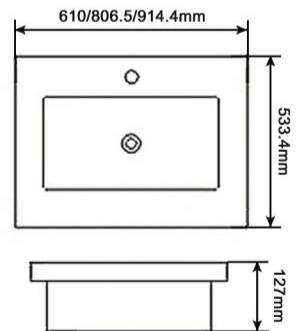

OTHER GRANITE PRODUCTS

Item No:3121VT
Size:806.5x533.4x127mm
31.75"x21"x5"

Item No:3621VT
Size:914.4x533.4x127mm
36"x21"x5"