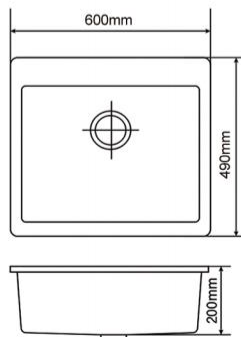

Item No:5542L
Size:550x420x200mm
21.65"x16.54"x7.87"

Item No:6042L
Size:600x420x200mm
23.62"x16.54"x7.87"

Item No:6844L
Size:680x440x220mm
26.77"x17.32"x8.66"

GRANITE KITCHEN SINK

Item No:7342L
Size:735x420x200mm
28.94"x16.54"x7.87"

Item No:6449A
Size:640x490x200mm
25.20"x19.29"x7.87"

Item No:5549A
Size:550x490x200mm
21.65"x19.29"x7.87"

Item No:5645A
Size:560x450x220mm
22.05"x17.72"x8.66"

Item No:6049A
Size:600x490x200mm
23.62"x19.29"x7.87"

Item No:7349A
Size:735x490x200mm
28.94"x19.29"x7.87"

GRANITE KITCHEN SINK

Item No:7747A
Size:770x470x200mm
30.31"x18.50"x7.87"

Item No:8149L
Size:813x495x255mm
32.01"x19.49"x10.04"

Item No:8348L
Size:838x483x254mm
32.99"x19.02"x10"

Item No:8646B
Size:860x460x220mm
33.86"x18.11"x8.66"

Item No:7145E
Size:710x450x205mm
27.95"x17.72"x8.07"

Item No:8451E
Size:840x510x255mm
33.07"x20.08"x10.04"

Item No:8346E
Size:838x467x241mm
32.99"x18.39"x9.49"