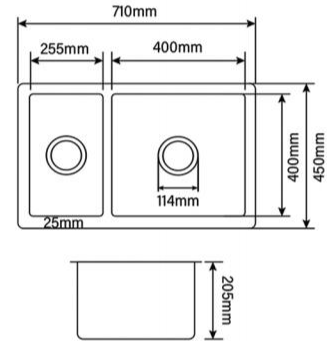

Item No:6449A
Size:640x490x200mm
25.20"x19.29"x7.87"

Item No:5549A
Size:550x490x200mm
21.65"x19.29"x7.87"

Item No:5645A
Size:560x450x220mm
22.05"x17.72"x8.66"

Item No:6049A
Size:600x490x200mm
23.62"x19.29"x7.87"

Item No:8045E
Size:800x457x228mm
31.5"x17.99"x8.98"

Item No:8342E
Size:835x420x200mm
32.87"x16.54"x7.87"

Item No:8349E
Size:835x490x200mm
32.87"x19.29"x7.87"

GRANITE KITCHEN SINK

Item No:8349B
Size:835x490x200mm
32.87"x19.29"x7.87"

Item No:8646B
Size:860x460x220mm
33.86"x18.11"x8.66"

Item No:7145E
Size:710x450x205mm
27.95"x17.72"x8.07"

Item No:8451E
Size:840x510x255mm
33.07"x20.08"x10.04"

Item No:8346E
Size:838x467x241mm
32.99"x18.39"x9.49"

Item No:8047A
 Size:800x470x200mm
 31.5"x18.50"x7.87"

Item No:7638
 Size:762x381x228.6mm
 30"x15"x9"

Item No:8346EXG
 Size:838x467x241mm
 32.99"x18.39"x9.49"

Item No:8651B
 Size:860x510x200mm
 33.86"x20.08"x7.87"