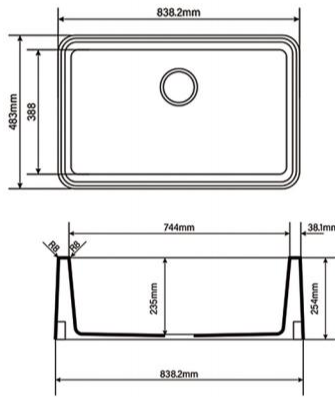

Item No:6449A
Size:640x490x200mm
25.20"x19.29"x7.87"

Item No:5549A
Size:550x490x200mm
21.65"x19.29"x7.87"

Item No:5645A
Size:560x450x220mm
22.05"x17.72"x8.66"

Item No:6049A
Size:600x490x200mm
23.62"x19.29"x7.87"

Item No:7349A
Size:735x490x200mm
28.94"x19.29"x7.87"

GRANITE KITCHEN SINK

Item No:7747A
Size:770x470x200mm
30.31"x18.50"x7.87"

Item No:8149L
Size:813x495x255mm
32.01"x19.49"x10.04"

Item No:8348L
Size:838x483x254mm
32.99"x19.02"x10"

Item No:8045E
Size:800x457x228mm
31.5"x17.99"x8.98"

Item No:8342E
Size:835x420x200mm
32.87"x16.54"x7.87"

Item No:8349E
Size:835x490x200mm
32.87"x19.29"x7.87"

GRANITE KITCHEN SINK

Item No:8349B
Size:835x490x200mm
32.87"x19.29"x7.87"

Item No:8646B
Size:860x460x220mm
33.86"x18.11"x8.66"

Item No:7145E
Size:710x450x205mm
27.95"x17.72"x8.07"

Item No:8451E
Size:840x510x255mm
33.07"x20.08"x10.04"

Item No:8346E
Size:838x467x241mm
32.99"x18.39"x9.49"