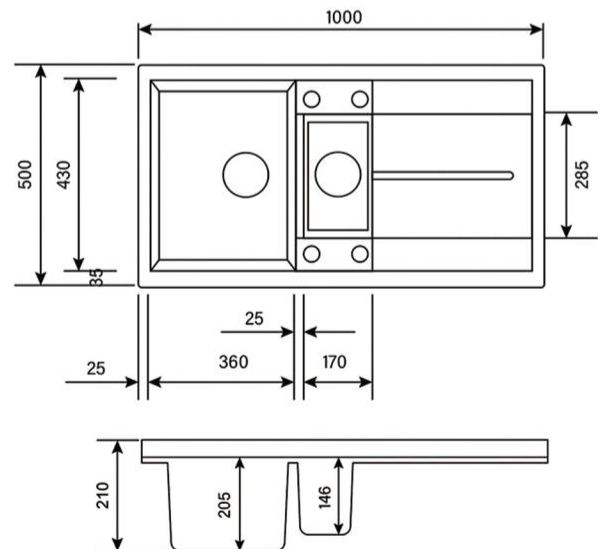

GRANITE KITCHEN SINK

Above Counter

Reversible

Health Protection System

GRANITE KITCHEN SINK

Item No:1150B
 Size:1160x500x200mm
 45.67"x19.69"x7.87"

Item No:1050A
 Size:1000x500x200mm
 39.37"x19.69"x7.87"

Item No:1050B
 Size:1000x500x210mm
 39.37"x19.69"x8.27"

Item No:6449A
Size:640x490x200mm
25.20"x19.29"x7.87"

Item No:5549A
Size:550x490x200mm
21.65"x19.29"x7.87"

Item No:5645A
Size:560x450x220mm
22.05"x17.72"x8.66"

Item No:6049A
Size:600x490x200mm
23.62"x19.29"x7.87"

Item No:8646B
Size:860x460x220mm
33.86"x18.11"x8.66"

Item No:7145E
Size:710x450x205mm
27.95"x17.72"x8.07"

Item No:8451E
Size:840x510x255mm
33.07"x20.08"x10.04"

Item No:8346E
Size:838x467x241mm
32.99"x18.39"x9.49"