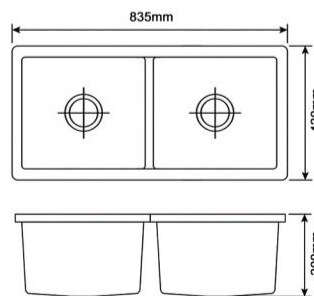

Item No:6449A
Size:640x490x200mm
25.20"x19.29"x7.87"

Item No:5549A
Size:550x490x200mm
21.65"x19.29"x7.87"

Item No:5645A
Size:560x450x220mm
22.05"x17.72"x8.66"

Item No:6049A
Size:600x490x200mm
23.62"x19.29"x7.87"

Item No:7349A
Size:735x490x200mm
28.94"x19.29"x7.87"

GRANITE KITCHEN SINK

Item No:7747A
Size:770x470x200mm
30.31"x18.50"x7.87"

Item No:8149L
Size:813x495x255mm
32.01"x19.49"x10.04"

Item No:8348L
Size:838x483x254mm
32.99"x19.02"x10"

Item No:8045E
Size:800x457x228mm
31.5"x17.99"x8.98"

Item No:8342E
Size:835x420x200mm
32.87"x16.54"x7.87"

Item No:8349E
Size:835x490x200mm
32.87"x19.29"x7.87"

GRANITE KITCHEN SINK

Item No:8349B
Size:835x490x200mm
32.87"x19.29"x7.87"

Item No:8646B
Size:860x460x220mm
33.86"x18.11"x8.66"

Item No:7145E
Size:710x450x205mm
27.95"x17.72"x8.07"

Item No:8451E
Size:840x510x255mm
33.07"x20.08"x10.04"

Item No:8346E
Size:838x467x241mm
32.99"x18.39"x9.49"