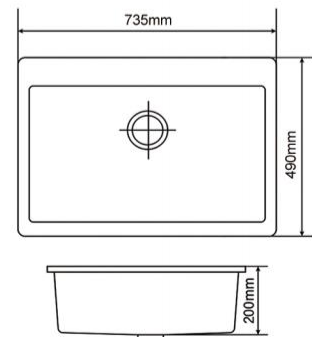

Item No:5542L
Size:550x420x200mm
21.65"x16.54"x7.87"

Item No:6042L
Size:600x420x200mm
23.62"x16.54"x7.87"

Item No:6844L
Size:680x440x220mm
26.77"x17.32"x8.66"

GRANITE KITCHEN SINK

Item No:7342L
Size:735x420x200mm
28.94"x16.54"x7.87"

Item No:6449A
Size:640x490x200mm
25.20"x19.29"x7.87"

Item No:5549A
Size:550x490x200mm
21.65"x19.29"x7.87"

Item No:5645A
Size:560x450x220mm
22.05"x17.72"x8.66"

Item No:6049A
Size:600x490x200mm
23.62"x19.29"x7.87"

Item No:7349A
Size:735x490x200mm
28.94"x19.29"x7.87"

GRANITE KITCHEN SINK

Item No:7747A
Size:770x470x200mm
30.31"x18.50"x7.87"

Item No:8149L
Size:813x495x255mm
32.01"x19.49"x10.04"

Item No:8348L
Size:838x483x254mm
32.99"x19.02"x10"

Item No:8646B
Size:860x460x220mm
33.86"x18.11"x8.66"

Item No:7145E
Size:710x450x205mm
27.95"x17.72"x8.07"

Item No:8451E
Size:840x510x255mm
33.07"x20.08"x10.04"

Item No:8346E
Size:838x467x241mm
32.99"x18.39"x9.49"