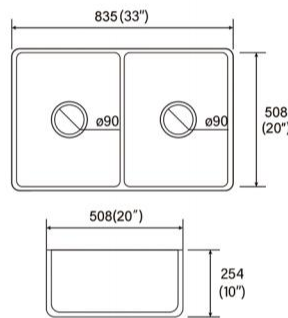

Item No:8047A
 Size:800x470x200mm
 31.5"x18.50"x7.87"

Item No:7638
 Size:762x381x228.6mm
 30"x15"x9"

Item No:8346EXG
 Size:838x467x241mm
 32.99"x18.39"x9.49"

Item No:8651B
 Size:860x510x200mm
 33.86"x20.08"x7.87"

Item No:4939W
Size:495x395x140mm
19.49"x15.55"x5.51"

Item No:5242A
Size:520x420x130mm
20.47"x16.54"x5.12"

Item No:5435W
Size:540x345x140mm
21.26"x13.58"x5.51"

OTHER GRANITE PRODUCTS

Item No:5538W
Size:550x385x110mm
21.65"x15.16"x4.33"

Item No:A2418N
Size:610x459x254mm
24"x18"x10"

Item No:A3018N
Size:760x459x254mm
30"x18"x10"

Item No:A3020N
Size:760x508x254mm
30"x20"x10"

Item No:A3318ND
Size:835x459x254mm
33"x18"x10"

CERAMIC FARMHOUSE SINK

Item No:A3320N
Size:835x508x254mm
33"x20"x10"

Item No:A3320ND
Size:835x508x254mm
33"x20"x10"

Item No:B2418
Size:605x460x255mm
24"x18"x10"

Item No:B3019
Size:762x482x255mm
30"x19"x10"

Item No:G2319
Size:590x480x215mm
23"x19"x8.5"