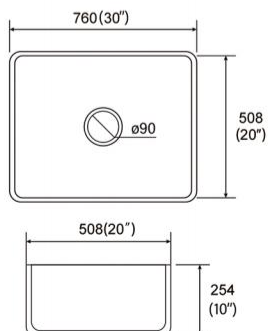

Item No:4939W
Size:495x395x140mm
19.49"x15.55"x5.51"

Item No:5242A
Size:520x420x130mm
20.47"x16.54"x5.12"

Item No:5435W
Size:540x345x140mm
21.26"x13.58"x5.51"

OTHER GRANITE PRODUCTS

Item No:5538W
Size:550x385x110mm
21.65"x15.16"x4.33"

Item No:3121VT
Size:806.5x533.4x127mm
31.75"x21"x5"

Item No:3621VT
Size:914.4x533.4x127mm
36"x21"x5"

CERAMIC FARMHOUSE SINK

Item No:A3318N
Size:835x459x254mm
33"x18"x10"

CERAMIC FARMHOUSE SINK

Item No:A2018
Size:510x460x255mm
20"x18"x10"

Item No:A2418N
Size:610x459x254mm
24"x18"x10"

Item No:A3018N
Size:760x459x254mm
30"x18"x10"

Item No:A3020N
Size:760x508x254mm
30"x20"x10"

Item No:A3318ND
Size:835x459x254mm
33"x18"x10"

CERAMIC FARMHOUSE SINK

Item No:A3320N
Size:835x508x254mm
33"x20"x10"

Item No:A3320ND
Size:835x508x254mm
33"x20"x10"

Item No:B2418
Size:605x460x255mm
24"x18"x10"

Item No:B3019
Size:762x482x255mm
30"x19"x10"

Item No:G2319
Size:590x480x215mm
23"x19"x8.5"