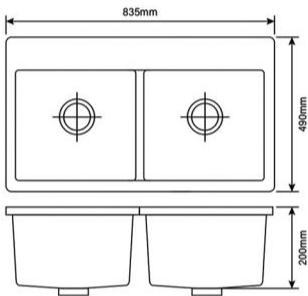

Item No:6449A
Size:640x490x200mm
25.20"x19.29"x7.87"

Item No:5549A
Size:550x490x200mm
21.65"x19.29"x7.87"

Item No:5645A
Size:560x450x220mm
22.05"x17.72"x8.66"

Item No:6049A
Size:600x490x200mm
23.62"x19.29"x7.87"

Item No:7349A
Size:735x490x200mm
28.94"x19.29"x7.87"

GRANITE KITCHEN SINK

Item No:7747A
Size:770x470x200mm
30.31"x18.50"x7.87"

Item No:8149L
Size:813x495x255mm
32.01"x19.49"x10.04"

Item No:8348L
Size:838x483x254mm
32.99"x19.02"x10"

Item No:8045E
Size:800x457x228mm
31.5"x17.99"x8.98"

Item No:8342E
Size:835x420x200mm
32.87"x16.54"x7.87"

Item No:8349E
Size:835x490x200mm
32.87"x19.29"x7.87"

GRANITE KITCHEN SINK

Item No:8349B
Size:835x490x200mm
32.87"x19.29"x7.87"

Item No:8646B
Size:860x460x220mm
33.86"x18.11"x8.66"

Item No:7145E
Size:710x450x205mm
27.95"x17.72"x8.07"

Item No:8451E
Size:840x510x255mm
33.07"x20.08"x10.04"

Item No:8346E
Size:838x467x241mm
32.99"x18.39"x9.49"