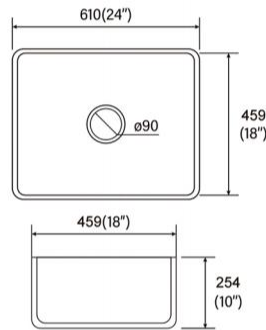

Item No:4939W
Size:495x395x140mm
19.49"x15.55"x5.51"

Item No:5242A
Size:520x420x130mm
20.47"x16.54"x5.12"

Item No:5435W
Size:540x345x140mm
21.26"x13.58"x5.51"

OTHER GRANITE PRODUCTS

Item No:5538W
Size:550x385x110mm
21.65"x15.16"x4.33"

Item No:3121VT
Size:806.5x533.4x127mm
31.75"x21"x5"

Item No:3621VT
Size:914.4x533.4x127mm
36"x21"x5"

CERAMIC FARMHOUSE SINK

Item No:A3318N
Size:835x459x254mm
33"x18"x10"

CERAMIC FARMHOUSE SINK

Item No:A2018
Size:510x460x255mm
20"x18"x10"

Item No:A2418N
Size:610x459x254mm
24"x18"x10"

Item No:A3018N
Size:760x459x254mm
30"x18"x10"

Item No:A3020N
Size:760x508x254mm
30"x20"x10"

Item No:A3318ND
Size:835x459x254mm
33"x18"x10"

CERAMIC FARMHOUSE SINK

Item No:A3320N
Size:835x508x254mm
33"x20"x10"

Item No:A3320ND
Size:835x508x254mm
33"x20"x10"

Item No:B2418
Size:605x460x255mm
24"x18"x10"

Item No:B3019
Size:762x482x255mm
30"x19"x10"

Item No:G2319
Size:590x480x215mm
23"x19"x8.5"