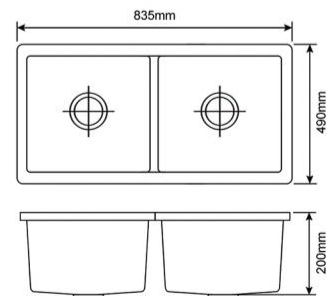

Item No:6449A
Size:640x490x200mm
25.20"x19.29"x7.87"

Item No:5549A
Size:550x490x200mm
21.65"x19.29"x7.87"

Item No:5645A
Size:560x450x220mm
22.05"x17.72"x8.66"

Item No:6049A
Size:600x490x200mm
23.62"x19.29"x7.87"

Item No:7349A
Size:735x490x200mm
28.94"x19.29"x7.87"

GRANITE KITCHEN SINK

Item No:7747A
Size:770x470x200mm
30.31"x18.50"x7.87"

Item No:8149L
Size:813x495x255mm
32.01"x19.49"x10.04"

Item No:8348L
Size:838x483x254mm
32.99"x19.02"x10"

Item No:8045E
Size:800x457x228mm
31.5"x17.99"x8.98"

Item No:8342E
Size:835x420x200mm
32.87"x16.54"x7.87"

Item No:8349E
Size:835x490x200mm
32.87"x19.29"x7.87"

GRANITE KITCHEN SINK

Item No:8349B
Size:835x490x200mm
32.87"x19.29"x7.87"

Item No:8646B
Size:860x460x220mm
33.86"x18.11"x8.66"

Item No:7145E
Size:710x450x205mm
27.95"x17.72"x8.07"

Item No:8451E
Size:840x510x255mm
33.07"x20.08"x10.04"

Item No:8346E
Size:838x467x241mm
32.99"x18.39"x9.49"