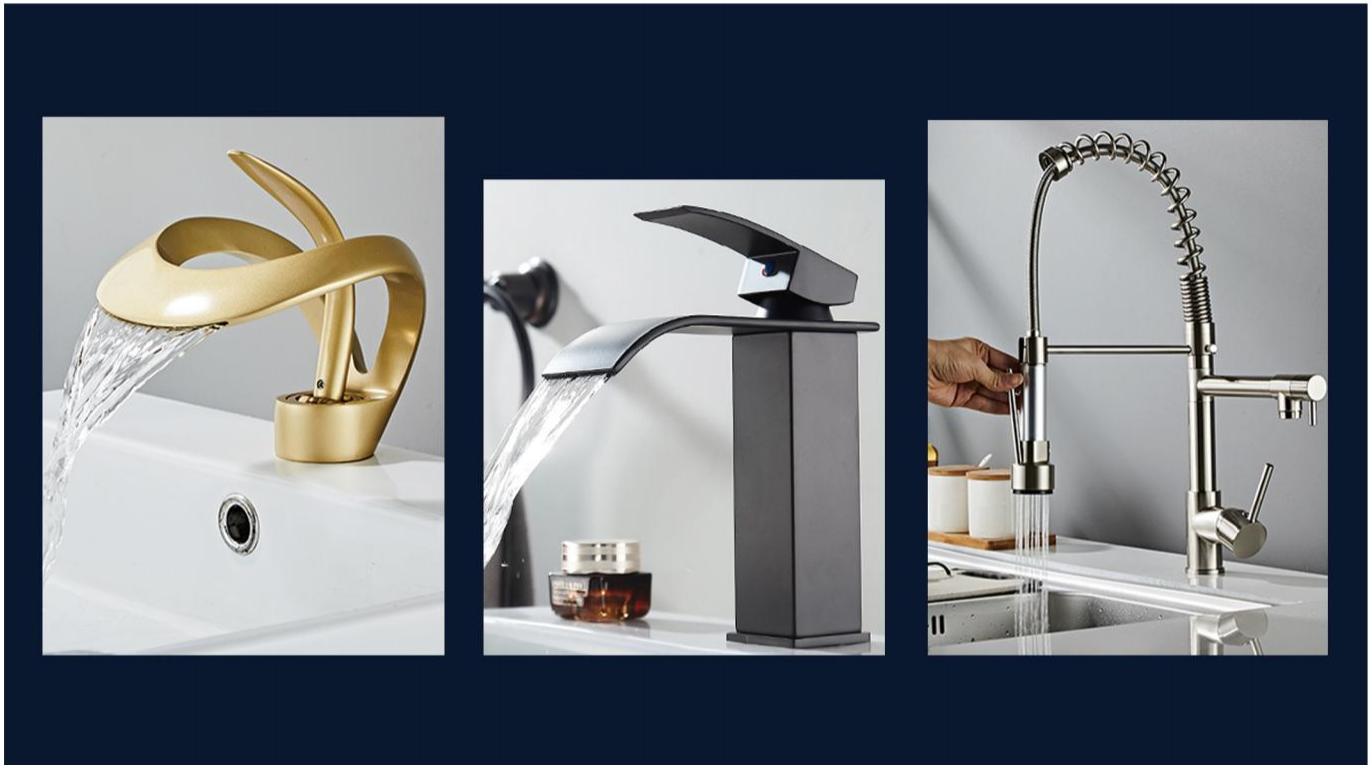

S1581R/S1581T:1524x813x60mm/60"x32"x2.36"

Rectangular Shower Tray

S6032R/S6032T:1520.8x809.6x76mm/60"x32"x3"

ADA SHOWER TRAY

ADA6032L: 1524x812.8x88.9mm/60"x32"x3.5"

Item No:BF-1101
Material: Brass

Item No:BF-1102
Material: Brass