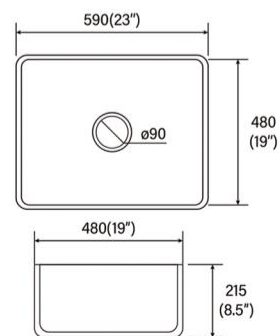

Item No:8047A
 Size:800x470x200mm
 31.5"x18.50"x7.87"

Item No:7638
 Size:762x381x228.6mm
 30"x15"x9"

Item No:8346EXG
 Size:838x467x241mm
 32.99"x18.39"x9.49"

Item No:8651B
 Size:860x510x200mm
 33.86"x20.08"x7.87"

Item No:4939W
Size:495x395x140mm
19.49"x15.55"x5.51"

Item No:5242A
Size:520x420x130mm
20.47"x16.54"x5.12"

Item No:5435W
Size:540x345x140mm
21.26"x13.58"x5.51"

OTHER GRANITE PRODUCTS

Item No:5538W
Size:550x385x110mm
21.65"x15.16"x4.33"

Item No:A2418N
Size:610x459x254mm
24"x18"x10"

Item No:A3018N
Size:760x459x254mm
30"x18"x10"

Item No:A3020N
Size:760x508x254mm
30"x20"x10"

Item No:A3318ND
Size:835x459x254mm
33"x18"x10"

CERAMIC FARMHOUSE SINK

Item No:A3320N
Size:835x508x254mm
33"x20"x10"

Item No:A3320ND
Size:835x508x254mm
33"x20"x10"

Item No:B2418
Size:605x460x255mm
24"x18"x10"

Item No:B3019
Size:762x482x255mm
30"x19"x10"

Item No:G2319
Size:590x480x215mm
23"x19"x8.5"