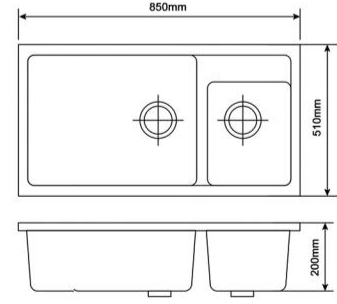

Item No:8646B
Size:860x460x220mm
33.86"x18.11"x8.66"

Item No:7145E
Size:710x450x205mm
27.95"x17.72"x8.07"

Item No:8451E
Size:840x510x255mm
33.07"x20.08"x10.04"

Item No:8346E
Size:838x467x241mm
32.99"x18.39"x9.49"

Item No:8047A
 Size:800x470x200mm
 31.5"x18.50"x7.87"

Item No:7638
 Size:762x381x228.6mm
 30"x15"x9"

Item No:8346EXG
 Size:838x467x241mm
 32.99"x18.39"x9.49"

Item No:8651B
 Size:860x510x200mm
 33.86"x20.08"x7.87"

Item No:8551B
 Size:850x510x200mm
 33.46"x20.08"x7.87"

GRANITE COUNTERTOP BASIN

Item No:400W
Size:400x400x120mm
15.75"x15.75"x4.72"

Item No:3636W
Size:360x360x140mm
14.17"x14.17"x5.51"

Item No:4532W
Size:450x325x140mm
17.72"x12.80"x5.51"

Item No:4939W
Size:495x395x140mm
19.49"x15.55"x5.51"

Item No:5242A
Size:520x420x130mm
20.47"x16.54"x5.12"

Item No:5435W
Size:540x345x140mm
21.26"x13.58"x5.51"

OTHER GRANITE PRODUCTS

Item No:5538W
Size:550x385x110mm
21.65"x15.16"x4.33"