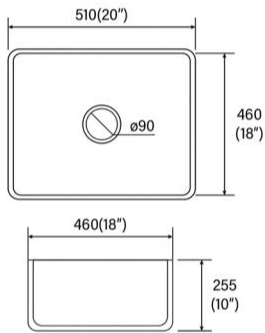

Item No:8047A
 Size:800x470x200mm
 31.5"x18.50"x7.87"

Item No:7638
 Size:762x381x228.6mm
 30"x15"x9"

Item No:8346EXG
 Size:838x467x241mm
 32.99"x18.39"x9.49"

Item No:8651B
 Size:860x510x200mm
 33.86"x20.08"x7.87"

Item No:4939W
Size:495x395x140mm
19.49"x15.55"x5.51"

Item No:5242A
Size:520x420x130mm
20.47"x16.54"x5.12"

Item No:5435W
Size:540x345x140mm
21.26"x13.58"x5.51"

OTHER GRANITE PRODUCTS

Item No:5538W
Size:550x385x110mm
21.65"x15.16"x4.33"

Item No:3121VT
Size:806.5x533.4x127mm
31.75"x21"x5"

Item No:3621VT
Size:914.4x533.4x127mm
36"x21"x5"

CERAMIC FARMHOUSE SINK

Item No:A3318N
Size:835x459x254mm
33"x18"x10"

CERAMIC FARMHOUSE SINK

Item No:A2018
Size:510x460x255mm
20"x18"x10"

Item No:A3320N
Size:835x508x254mm
33"x20"x10"

Item No:A3320ND
Size:835x508x254mm
33"x20"x10"

Item No:B2418
Size:605x460x255mm
24"x18"x10"

Item No:B3019
Size:762x482x255mm
30"x19"x10"

Item No:G2319
Size:590x480x215mm
23"x19"x8.5"