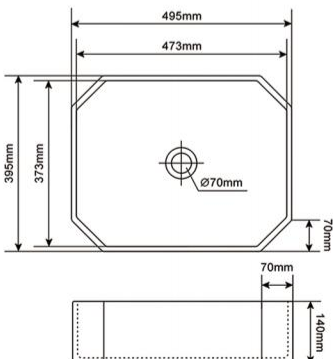

Item No:8646B
Size:860x460x220mm
33.86"x18.11"x8.66"

Item No:7145E
Size:710x450x205mm
27.95"x17.72"x8.07"

Item No:8451E
Size:840x510x255mm
33.07"x20.08"x10.04"

Item No:8346E
Size:838x467x241mm
32.99"x18.39"x9.49"

Item No:8047A
 Size:800x470x200mm
 31.5"x18.50"x7.87"

Item No:7638
 Size:762x381x228.6mm
 30"x15"x9"

Item No:8346EXG
 Size:838x467x241mm
 32.99"x18.39"x9.49"

Item No:8651B
 Size:860x510x200mm
 33.86"x20.08"x7.87"

Item No:8551B
 Size:850x510x200mm
 33.46"x20.08"x7.87"

GRANITE COUNTERTOP BASIN

Item No:400W
Size:400x400x120mm
15.75"x15.75"x4.72"

Item No:3636W
Size:360x360x140mm
14.17"x14.17"x5.51"

Item No:4532W
Size:450x325x140mm
17.72"x12.80"x5.51"

Item No:4939W
Size:495x395x140mm
19.49"x15.55"x5.51"

Item No:5242A
Size:520x420x130mm
20.47"x16.54"x5.12"

Item No:5435W
Size:540x345x140mm
21.26"x13.58"x5.51"

OTHER GRANITE PRODUCTS

Item No:5538W
Size:550x385x110mm
21.65"x15.16"x4.33"