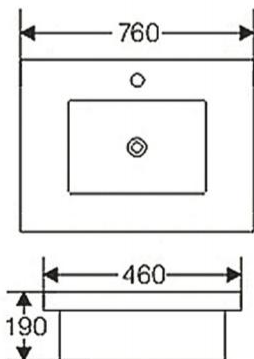

Item No:2421VT
Size:610x533.4x127mm
24"x21"x5"

Item No:3121VT
Size:806.5x533.4x127mm
31.75"x21"x5"

Item No:3621VT
Size:914.4x533.4x127mm
36"x21"x5"