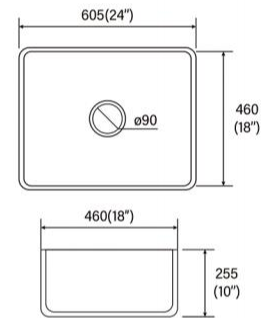

Item No:4939W
Size:495x395x140mm
19.49"x15.55"x5.51"

Item No:5242A
Size:520x420x130mm
20.47"x16.54"x5.12"

Item No:5435W
Size:540x345x140mm
21.26"x13.58"x5.51"

OTHER GRANITE PRODUCTS

Item No:5538W
Size:550x385x110mm
21.65"x15.16"x4.33"

Item No:3121VT
Size:806.5x533.4x127mm
31.75"x21"x5"

Item No:3621VT
Size:914.4x533.4x127mm
36"x21"x5"

CERAMIC FARMHOUSE SINK

Item No:A3318N
Size:835x459x254mm
33"x18"x10"

CERAMIC FARMHOUSE SINK

Item No:A2018
Size:510x460x255mm
20"x18"x10"

Item No:A2418N
Size:610x459x254mm
24"x18"x10"

Item No:A3018N
Size:760x459x254mm
30"x18"x10"

Item No:A3020N
Size:760x508x254mm
30"x20"x10"

Item No:A3318ND
Size:835x459x254mm
33"x18"x10"

CERAMIC FARMHOUSE SINK

Item No:A3320N
Size:835x508x254mm
33"x20"x10"

Item No:A3320ND
Size:835x508x254mm
33"x20"x10"

Item No:B2418
Size:605x460x255mm
24"x18"x10"

Item No:B3019
Size:762x482x255mm
30"x19"x10"

Item No:G2319
Size:590x480x215mm
23"x19"x8.5"