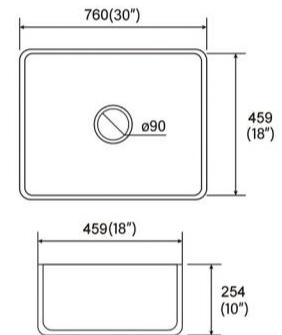

Item No:4939W
Size:495x395x140mm
19.49"x15.55"x5.51"

Item No:5242A
Size:520x420x130mm
20.47"x16.54"x5.12"

Item No:5435W
Size:540x345x140mm
21.26"x13.58"x5.51"

OTHER GRANITE PRODUCTS

Item No:5538W
Size:550x385x110mm
21.65"x15.16"x4.33"

Item No:3121VT
Size:806.5x533.4x127mm
31.75"x21"x5"

Item No:3621VT
Size:914.4x533.4x127mm
36"x21"x5"

CERAMIC FARMHOUSE SINK

Item No:A3318N
Size:835x459x254mm
33"x18"x10"

CERAMIC FARMHOUSE SINK

Item No:A2018
Size:510x460x255mm
20"x18"x10"

Item No:A2418N
Size:610x459x254mm
24"x18"x10"

Item No:A3018N
Size:760x459x254mm
30"x18"x10"

Item No:A3020N
Size:760x508x254mm
30"x20"x10"

Item No:A3318ND
Size:835x459x254mm
33"x18"x10"

CERAMIC FARMHOUSE SINK

Item No:A3320N
Size:835x508x254mm
33"x20"x10"

Item No:A3320ND
Size:835x508x254mm
33"x20"x10"

Item No:B2418
Size:605x460x255mm
24"x18"x10"

Item No:B3019
Size:762x482x255mm
30"x19"x10"

Item No:G2319
Size:590x480x215mm
23"x19"x8.5"