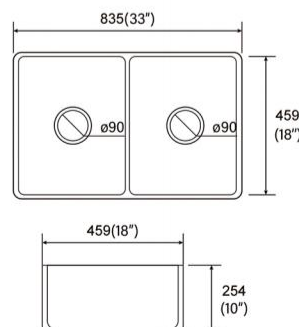

Item No:8047A
 Size:800x470x200mm
 31.5"x18.50"x7.87"

Item No:7638
 Size:762x381x228.6mm
 30"x15"x9"

Item No:8346EXG
 Size:838x467x241mm
 32.99"x18.39"x9.49"

Item No:8651B
 Size:860x510x200mm
 33.86"x20.08"x7.87"

Item No:4939W
Size:495x395x140mm
19.49"x15.55"x5.51"

Item No:5242A
Size:520x420x130mm
20.47"x16.54"x5.12"

Item No:5435W
Size:540x345x140mm
21.26"x13.58"x5.51"

OTHER GRANITE PRODUCTS

Item No:5538W
Size:550x385x110mm
21.65"x15.16"x4.33"

Item No:A2418N
Size:610x459x254mm
24"x18"x10"

Item No:A3018N
Size:760x459x254mm
30"x18"x10"

Item No:A3020N
Size:760x508x254mm
30"x20"x10"

Item No:A3318ND
Size:835x459x254mm
33"x18"x10"

CERAMIC FARMHOUSE SINK

Item No:A3320N
Size:835x508x254mm
33"x20"x10"

Item No:A3320ND
Size:835x508x254mm
33"x20"x10"

Item No:B2418
Size:605x460x255mm
24"x18"x10"

Item No:B3019
Size:762x482x255mm
30"x19"x10"

Item No:G2319
Size:590x480x215mm
23"x19"x8.5"