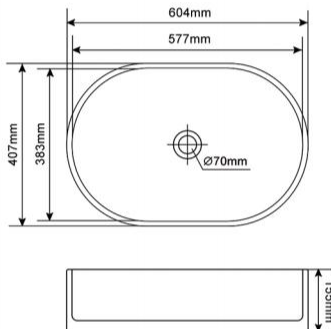

Item No:8047A
 Size:800x470x200mm
 31.5"x18.50"x7.87"

Item No:7638
 Size:762x381x228.6mm
 30"x15"x9"

Item No:8346EXG
 Size:838x467x241mm
 32.99"x18.39"x9.49"

Item No:8651B
 Size:860x510x200mm
 33.86"x20.08"x7.87"

Item No:8551B
 Size:850x510x200mm
 33.46"x20.08"x7.87"

GRANITE COUNTERTOP BASIN

Item No:400W
Size:400x400x120mm
15.75"x15.75"x4.72"

Item No:3636W
Size:360x360x140mm
14.17"x14.17"x5.51"

Item No:4532W
Size:450x325x140mm
17.72"x12.80"x5.51"

Item No:4939W
Size:495x395x140mm
19.49"x15.55"x5.51"

Item No:5242A
Size:520x420x130mm
20.47"x16.54"x5.12"

Item No:5435W
Size:540x345x140mm
21.26"x13.58"x5.51"

OTHER GRANITE PRODUCTS

Item No:5538W
Size:550x385x110mm
21.65"x15.16"x4.33"

Item No:6240W
Size:604x407x155mm
23.78"x16.02"x6.1"

Granite laundry sink
Item No:6058XL
Size:600x580x270mm
23.62"x22.83"x10.63"

Item No:7646L
Size:760x460x190mm
29.92"x18.11"x7.48"

Item No:2421VT
Size:610x533.4x127mm
24"x21"x5"