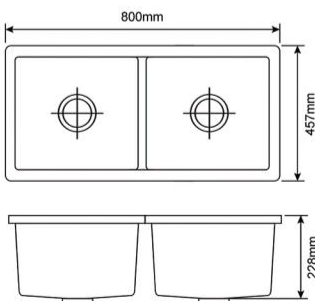

Item No:6449A
Size:640x490x200mm
25.20"x19.29"x7.87"

Item No:5549A
Size:550x490x200mm
21.65"x19.29"x7.87"

Item No:5645A
Size:560x450x220mm
22.05"x17.72"x8.66"

Item No:6049A
Size:600x490x200mm
23.62"x19.29"x7.87"

Item No:7349A
Size:735x490x200mm
28.94"x19.29"x7.87"

GRANITE KITCHEN SINK

Item No:7747A
Size:770x470x200mm
30.31"x18.50"x7.87"

Item No:8149L
Size:813x495x255mm
32.01"x19.49"x10.04"

Item No:8348L
Size:838x483x254mm
32.99"x19.02"x10"

Item No:8045E
Size:800x457x228mm
31.5"x17.99"x8.98"

Item No:8342E
Size:835x420x200mm
32.87"x16.54"x7.87"

Item No:8349E
Size:835x490x200mm
32.87"x19.29"x7.87"

GRANITE KITCHEN SINK

Item No:8349B
Size:835x490x200mm
32.87"x19.29"x7.87"

Item No:8646B
Size:860x460x220mm
33.86"x18.11"x8.66"

Item No:7145E
Size:710x450x205mm
27.95"x17.72"x8.07"

Item No:8451E
Size:840x510x255mm
33.07"x20.08"x10.04"

Item No:8346E
Size:838x467x241mm
32.99"x18.39"x9.49"