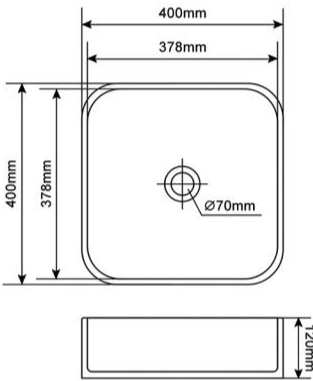

Item No:8646B
Size:860x460x220mm
33.86"x18.11"x8.66"

Item No:7145E
Size:710x450x205mm
27.95"x17.72"x8.07"

Item No:8451E
Size:840x510x255mm
33.07"x20.08"x10.04"

Item No:8346E
Size:838x467x241mm
32.99"x18.39"x9.49"

Item No:8047A
 Size:800x470x200mm
 31.5"x18.50"x7.87"

Item No:7638
 Size:762x381x228.6mm
 30"x15"x9"

Item No:8346EXG
 Size:838x467x241mm
 32.99"x18.39"x9.49"

Item No:8651B
 Size:860x510x200mm
 33.86"x20.08"x7.87"

Item No:8551B
 Size:850x510x200mm
 33.46"x20.08"x7.87"

GRANITE COUNTERTOP BASIN

Item No:400W
Size:400x400x120mm
15.75"x15.75"x4.72"

Item No:3636W
Size:360x360x140mm
14.17"x14.17"x5.51"

Item No:4532W
Size:450x325x140mm
17.72"x12.80"x5.51"

Item No:4939W
Size:495x395x140mm
19.49"x15.55"x5.51"

Item No:5242A
Size:520x420x130mm
20.47"x16.54"x5.12"

Item No:5435W
Size:540x345x140mm
21.26"x13.58"x5.51"

OTHER GRANITE PRODUCTS

Item No:5538W
Size:550x385x110mm
21.65"x15.16"x4.33"