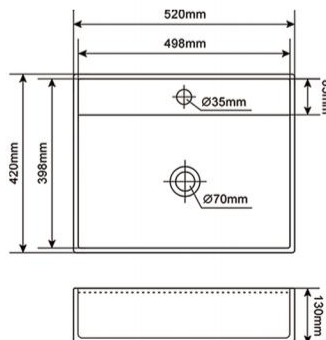

Item No:8646B
Size:860x460x220mm
33.86"x18.11"x8.66"

Item No:7145E
Size:710x450x205mm
27.95"x17.72"x8.07"

Item No:8451E
Size:840x510x255mm
33.07"x20.08"x10.04"

Item No:8346E
Size:838x467x241mm
32.99"x18.39"x9.49"

Item No:8047A
 Size:800x470x200mm
 31.5"x18.50"x7.87"

Item No:7638
 Size:762x381x228.6mm
 30"x15"x9"

Item No:8346EXG
 Size:838x467x241mm
 32.99"x18.39"x9.49"

Item No:8651B
 Size:860x510x200mm
 33.86"x20.08"x7.87"

Item No:8551B
 Size:850x510x200mm
 33.46"x20.08"x7.87"

GRANITE COUNTERTOP BASIN

Item No:400W
Size:400x400x120mm
15.75"x15.75"x4.72"

Item No:3636W
Size:360x360x140mm
14.17"x14.17"x5.51"

Item No:4532W
Size:450x325x140mm
17.72"x12.80"x5.51"

Item No:4939W
Size:495x395x140mm
19.49"x15.55"x5.51"

Item No:5242A
Size:520x420x130mm
20.47"x16.54"x5.12"

Item No:5435W
Size:540x345x140mm
21.26"x13.58"x5.51"

OTHER GRANITE PRODUCTS

Item No:5538W
Size:550x385x110mm
21.65"x15.16"x4.33"