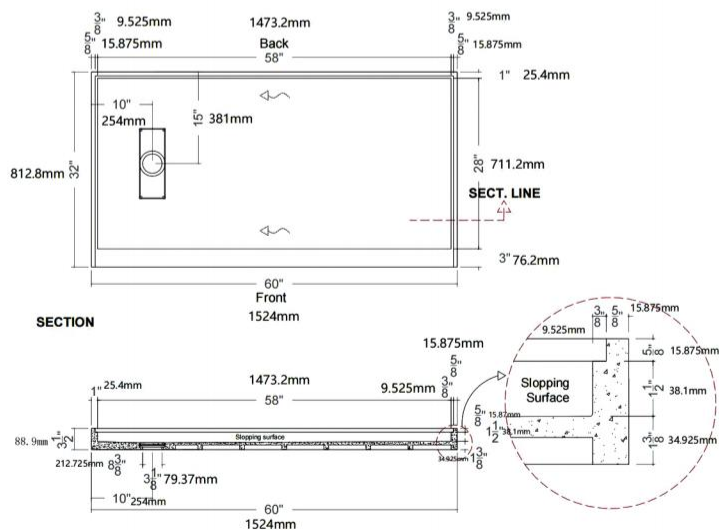

Item No:A3320N
Size:835x508x254mm
33"x20"x10"

Item No:A3320ND
Size:835x508x254mm
33"x20"x10"

Item No:B2418
Size:605x460x255mm
24"x18"x10"

Item No:B3019
Size:762x482x255mm
30"x19"x10"

Item No:G2319
Size:590x480x215mm
23"x19"x8.5"

RESIN SHOWER TRAY

(900×900×25mm)

(1000×800×25mm)

(1000×800×30mm)

(1000×1000×25mm)

(1200×800×25mm)

(1200×800×30mm)

(1600×800×25mm)

RESIN SHOWER TRAY

S4040A: 1016x1016x60.3mm
40"x40"x2.34"

S4236T: 1041.4x914.4x60.3mm
41"x36"x2.37"

S4836S: 1193.8x914.4x60.3mm
47"x36"x2.37"

S5436T: 1346.2x914.4x60.3mm
54"x36"x2.37"

RESIN SHOWER TRAY

Rectangular Shower Tray (Marble Surface Texture)

S1581R/S1581T:1524x813x60mm/60"x32"x2.36"

Rectangular Shower Tray

S6032R/S6032T:1520.8x809.6x76mm/60"x32"x3"

ADA SHOWER TRAY

ADA6032L: 1524x812.8x88.9mm/60"x32"x3.5"

Item No:BF-1101
Material: Brass

Item No:BF-1102
Material: Brass