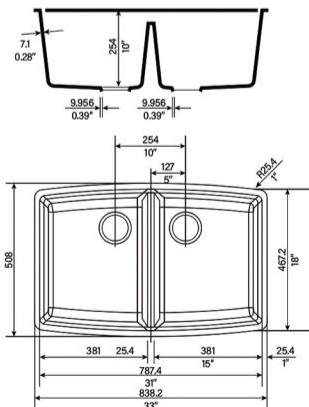

Item No:6449A
Size:640x490x200mm
25.20"x19.29"x7.87"

Item No:5549A
Size:550x490x200mm
21.65"x19.29"x7.87"

Item No:5645A
Size:560x450x220mm
22.05"x17.72"x8.66"

Item No:6049A
Size:600x490x200mm
23.62"x19.29"x7.87"

Item No:8045E
Size:800x457x228mm
31.5"x17.99"x8.98"

Item No:8342E
Size:835x420x200mm
32.87"x16.54"x7.87"

Item No:8349E
Size:835x490x200mm
32.87"x19.29"x7.87"

GRANITE KITCHEN SINK

Item No:8349B
Size:835x490x200mm
32.87"x19.29"x7.87"

Item No:8646B
Size:860x460x220mm
33.86"x18.11"x8.66"

Item No:7145E
Size:710x450x205mm
27.95"x17.72"x8.07"

Item No:8451E
Size:840x510x255mm
33.07"x20.08"x10.04"

Item No:8346E
Size:838x467x241mm
32.99"x18.39"x9.49"

Item No:8047A
 Size:800x470x200mm
 31.5"x18.50"x7.87"

Item No:7638
 Size:762x381x228.6mm
 30"x15"x9"

Item No:8346EXG
 Size:838x467x241mm
 32.99"x18.39"x9.49"

Item No:8651B
 Size:860x510x200mm
 33.86"x20.08"x7.87"