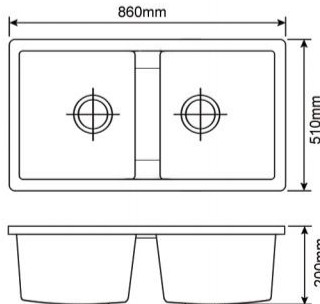

Item No:8646B
Size:860x460x220mm
33.86"x18.11"x8.66"

Item No:7145E
Size:710x450x205mm
27.95"x17.72"x8.07"

Item No:8451E
Size:840x510x255mm
33.07"x20.08"x10.04"

Item No:8346E
Size:838x467x241mm
32.99"x18.39"x9.49"

Item No:8047A
 Size:800x470x200mm
 31.5"x18.50"x7.87"

Item No:7638
 Size:762x381x228.6mm
 30"x15"x9"

Item No:8346EXG
 Size:838x467x241mm
 32.99"x18.39"x9.49"

Item No:8651B
 Size:860x510x200mm
 33.86"x20.08"x7.87"

Item No:8551B
 Size:850x510x200mm
 33.46"x20.08"x7.87"

GRANITE COUNTERTOP BASIN

Item No:400W
Size:400x400x120mm
15.75"x15.75"x4.72"

Item No:3636W
Size:360x360x140mm
14.17"x14.17"x5.51"

Item No:4532W
Size:450x325x140mm
17.72"x12.80"x5.51"

Item No:4939W
Size:495x395x140mm
19.49"x15.55"x5.51"

Item No:5242A
Size:520x420x130mm
20.47"x16.54"x5.12"

Item No:5435W
Size:540x345x140mm
21.26"x13.58"x5.51"

OTHER GRANITE PRODUCTS

Item No:5538W
Size:550x385x110mm
21.65"x15.16"x4.33"