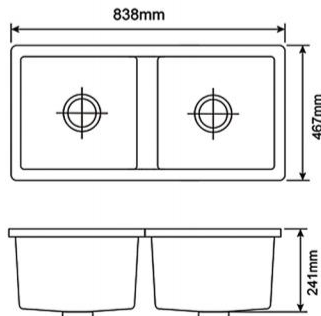

Item No:6449A
Size:640x490x200mm
25.20"x19.29"x7.87"

Item No:5549A
Size:550x490x200mm
21.65"x19.29"x7.87"

Item No:5645A
Size:560x450x220mm
22.05"x17.72"x8.66"

Item No:6049A
Size:600x490x200mm
23.62"x19.29"x7.87"

Item No:8045E
Size:800x457x228mm
31.5"x17.99"x8.98"

Item No:8342E
Size:835x420x200mm
32.87"x16.54"x7.87"

Item No:8349E
Size:835x490x200mm
32.87"x19.29"x7.87"

GRANITE KITCHEN SINK

Item No:8349B
Size:835x490x200mm
32.87"x19.29"x7.87"

Item No:8646B
Size:860x460x220mm
33.86"x18.11"x8.66"

Item No:7145E
Size:710x450x205mm
27.95"x17.72"x8.07"

Item No:8451E
Size:840x510x255mm
33.07"x20.08"x10.04"

Item No:8346E
Size:838x467x241mm
32.99"x18.39"x9.49"

Item No:8047A
 Size:800x470x200mm
 31.5"x18.50"x7.87"

Item No:7638
 Size:762x381x228.6mm
 30"x15"x9"

Item No:8346EXG
 Size:838x467x241mm
 32.99"x18.39"x9.49"

Item No:8651B
 Size:860x510x200mm
 33.86"x20.08"x7.87"