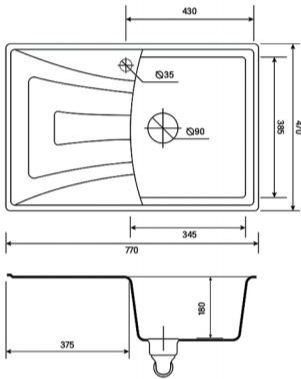

Item No:5542L
Size:550x420x200mm
21.65"x16.54"x7.87"

Item No:6042L
Size:600x420x200mm
23.62"x16.54"x7.87"

Item No:6844L
Size:680x440x220mm
26.77"x17.32"x8.66"

GRANITE KITCHEN SINK

Item No:7342L
Size:735x420x200mm
28.94"x16.54"x7.87"

Item No:6449A
Size:640x490x200mm
25.20"x19.29"x7.87"

Item No:5549A
Size:550x490x200mm
21.65"x19.29"x7.87"

Item No:5645A
Size:560x450x220mm
22.05"x17.72"x8.66"

Item No:6049A
Size:600x490x200mm
23.62"x19.29"x7.87"

Item No:7349A
Size:735x490x200mm
28.94"x19.29"x7.87"

GRANITE KITCHEN SINK

Item No:7747A
Size:770x470x200mm
30.31"x18.50"x7.87"

Item No:8149L
Size:813x495x255mm
32.01"x19.49"x10.04"

Item No:8348L
Size:838x483x254mm
32.99"x19.02"x10"

Item No:8646B
Size:860x460x220mm
33.86"x18.11"x8.66"

Item No:7145E
Size:710x450x205mm
27.95"x17.72"x8.07"

Item No:8451E
Size:840x510x255mm
33.07"x20.08"x10.04"

Item No:8346E
Size:838x467x241mm
32.99"x18.39"x9.49"