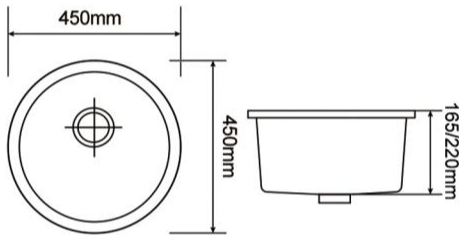

Item No:4545LS
Size:450x450x165mm
17.72"x17.72"x6.50"