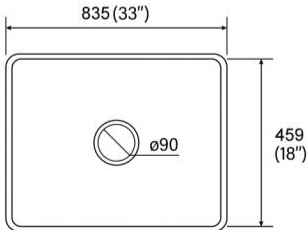

Item No:8047A
 Size:800x470x200mm
 31.5"x18.50"x7.87"

Item No:7638
 Size:762x381x228.6mm
 30"x15"x9"

Item No:8346EXG
 Size:838x467x241mm
 32.99"x18.39"x9.49"

Item No:8651B
 Size:860x510x200mm
 33.86"x20.08"x7.87"

Item No:4939W
Size:495x395x140mm
19.49"x15.55"x5.51"

Item No:5242A
Size:520x420x130mm
20.47"x16.54"x5.12"

Item No:5435W
Size:540x345x140mm
21.26"x13.58"x5.51"

OTHER GRANITE PRODUCTS

Item No:5538W
Size:550x385x110mm
21.65"x15.16"x4.33"

Item No:3121VT
Size:806.5x533.4x127mm
31.75"x21"x5"

Item No:3621VT
Size:914.4x533.4x127mm
36"x21"x5"

CERAMIC FARMHOUSE SINK

Item No:A3318N
Size:835x459x254mm
33"x18"x10"

CERAMIC FARMHOUSE SINK

Item No:A2018
Size:510x460x255mm
20"x18"x10"

Item No:A3320N
Size:835x508x254mm
33"x20"x10"

Item No:A3320ND
Size:835x508x254mm
33"x20"x10"

Item No:B2418
Size:605x460x255mm
24"x18"x10"

Item No:B3019
Size:762x482x255mm
30"x19"x10"

Item No:G2319
Size:590x480x215mm
23"x19"x8.5"