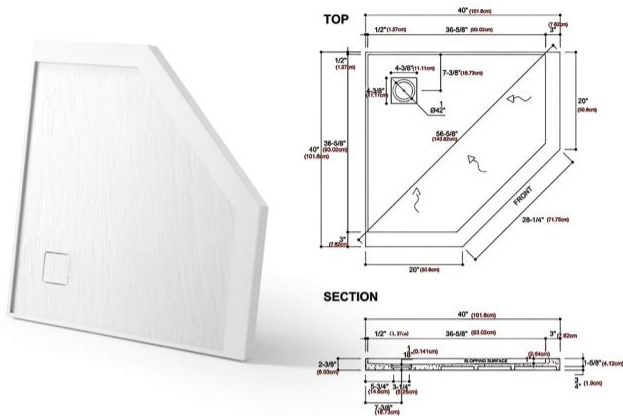

RESIN SHOWER TRAY

S4040A: 1016x1016x60.3mm
40"x40"x2.34"