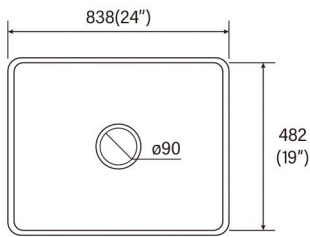

A3318

Farmhouse Kitchen Sink
Embedded Type
Size:838x460x255mm
33"x18"x10"

A3318D

Farmhouse Kitchen Sink
Embedded Type
Size:840x460x255mm
33"x18"x10"

B2418

Farmhouse Kitchen Sink
Embedded Type
Size:605x460x255mm
24"x18"x10"

B3019

Farmhouse Kitchen Sink
Embedded Type
Size:762x482x255mm
30"x19"x10"

B3019A

Farmhouse Kitchen Sink
Embedded Type
Size:762x482x255mm
30"x19"x10"

B3319

Farmhouse Kitchen Sink
 Embedded Type
 Size:838x482x255mm
 33"x19"x10"

F3320

Farmhouse Kitchen Sink
 Embedded Type
 Size:840x502x254mm
 33"x20"x10"

G2319

Farmhouse Kitchen Sink
 Embedded Type
 Size:590x480x215mm
 23"x19"x8.5"

Rectangular Shower Tray

S8070:800x700x25mm/31.50"x27.56"x0.98"

S1270:1200x700x25mm/47.24"x27.56"x0.98"

S1280:1200x800x25mm/47.24"x31.50"x0.98"

S1470:1400x700x25mm/55.12"x27.56"x0.98"

S1480:1400x800x25mm/55.12"x31.50"x0.98"

S1670:1600x700x25mm/62.99"x27.56"x0.98"

S1680:1600x800x25mm/62.99"x31.50"x0.98"