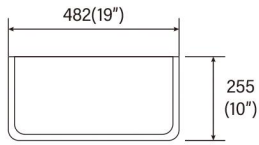

A3318

Farmhouse Kitchen Sink
Embedded Type
Size:838x460x255mm
33"x18"x10"

A3318D

Farmhouse Kitchen Sink
Embedded Type
Size:840x460x255mm
33"x18"x10"

B2418

Farmhouse Kitchen Sink
Embedded Type
Size:605x460x255mm
24"x18"x10"

B3019

Farmhouse Kitchen Sink
Embedded Type
Size:762x482x255mm
30"x19"x10"

B3019A

Farmhouse Kitchen Sink
Embedded Type
Size:762x482x255mm
30"x19"x10"

B3319

Farmhouse Kitchen Sink
 Embedded Type
 Size:838x482x255mm
 33"x19"x10"

F3320

Farmhouse Kitchen Sink
 Embedded Type
 Size:840x502x254mm
 33"x20"x10"

G2319

Farmhouse Kitchen Sink
 Embedded Type
 Size:590x480x215mm
 23"x19"x8.5"

Rectangular Shower Tray

S8070:800x700x25mm/31.50"x27.56"x0.98"

S1270:1200x700x25mm/47.24"x27.56"x0.98"

S1280:1200x800x25mm/47.24"x31.50"x0.98"

S1470:1400x700x25mm/55.12"x27.56"x0.98"

S1480:1400x800x25mm/55.12"x31.50"x0.98"

S1670:1600x700x25mm/62.99"x27.56"x0.98"

S1680:1600x800x25mm/62.99"x31.50"x0.98"