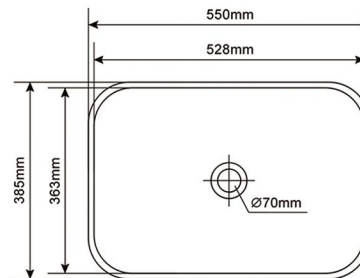

Item No:8349B
 Size:835x490x200mm
 32.87"x19.29"x7.87"

Item No:8451E
 Size:840x510x255mm
 33.07"x20.08"x10.04"

Item No:8149L
 Size:813x495x255mm
 32.01"x19.49"x10.04"

Item No:7747A
 Size:770x470x200mm
 30.31"x18.50"x7.87"

Item No:6449A
 Size:640x490x200mm
 25.20"x19.29"x7.87"

Item No:5645A
 Size:560x450x220mm
 22.05"x17.72"x8.66"

Item No:4545L
 Size:450x450x220mm
 17.72"x17.72"x8.66"

Item No:4545LS
 Size:450x450x165mm
 17.72"x17.72"x6.50"

Item No:4344L
 Size:431.8x444.5x230mm
 17"x17.5"x9.06"

Item No:8348L
 Size:838x483x254mm
 32.99"x19.02"x10"

Item No:400W
 Size:400x400x120mm
 15.75"x15.75"x4.72"

400W
Granite bathroom sinks
Size: 400x400x120 mm

5538W
Granite bathroom sinks
Size: 550x385x110 mm

A2018

Farmhouse Kitchen Sink
Embedded Type
Size:510x460x255mm
20"x18"x10"

A2418

Farmhouse Kitchen Sink
Embedded Type
Size:610x460x255mm
24"x18"x10"

A3018

Farmhouse Kitchen Sink
Embedded Type
Size:762x460x255mm
30"x18"x10"