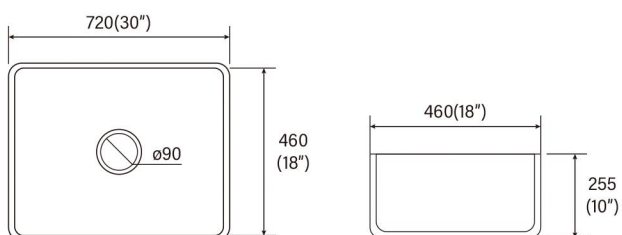

Item No:1150B
Size:1160x500x200mm
45.67"x19.69"x7.87"

Item No:1050B
Size:1000x500x210mm
39.37"x19.69"x8.27"

Item No:1050A
Size:1000x500x200mm
39.37"x19.69"x7.87"

Item No:8646B
Size:860x460x220mm
33.86"x18.11"x8.66"

Item No:6449A
 Size:640x490x200mm
 25.20"x19.29"x7.87"

Item No:5645A
 Size:560x450x220mm
 22.05"x17.72"x8.66"

Item No:4545L
 Size:450x450x220mm
 17.72"x17.72"x8.66"

Item No:4545LS
 Size:450x450x165mm
 17.72"x17.72"x6.50"

5538W
Granite bathroom sinks
Size: 550x385x110 mm

A2018

Farmhouse Kitchen Sink
Embedded Type
Size:510x460x255mm
20"x18"x10"

A2418

Farmhouse Kitchen Sink
Embedded Type
Size:610x460x255mm
24"x18"x10"

A3018

Farmhouse Kitchen Sink
Embedded Type
Size:762x460x255mm
30"x18"x10"

A3318

Farmhouse Kitchen Sink
Embedded Type
Size:838x460x255mm
33"x18"x10"

A3318D

Farmhouse Kitchen Sink
Embedded Type
Size:840x460x255mm
33"x18"x10"

B2418

Farmhouse Kitchen Sink
Embedded Type
Size:605x460x255mm
24"x18"x10"