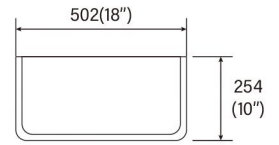

Item No:1150B
Size:1160x500x200mm
45.67"x19.69"x7.87"

Item No:1050B
Size:1000x500x210mm
39.37"x19.69"x8.27"

Item No:1050A
Size:1000x500x200mm
39.37"x19.69"x7.87"

Item No:8646B
Size:860x460x220mm
33.86"x18.11"x8.66"

A3318

Farmhouse Kitchen Sink
Embedded Type
Size:838x460x255mm
33"x18"x10"

A3318D

Farmhouse Kitchen Sink
Embedded Type
Size:840x460x255mm
33"x18"x10"

B2418

Farmhouse Kitchen Sink
Embedded Type
Size:605x460x255mm
24"x18"x10"

B3019

Farmhouse Kitchen Sink
Embedded Type
Size:762x482x255mm
30"x19"x10"

B3019A

Farmhouse Kitchen Sink
Embedded Type
Size:762x482x255mm
30"x19"x10"

B3319

Farmhouse Kitchen Sink
 Embedded Type
 Size:838x482x255mm
 33"x19"x10"

F3320

Farmhouse Kitchen Sink
 Embedded Type
 Size:840x502x254mm
 33"x20"x10"

G2319

Farmhouse Kitchen Sink
 Embedded Type
 Size:590x480x215mm
 23"x19"x8.5"

Rectangular Shower Tray

S8070:800x700x25mm/31.50"x27.56"x0.98"