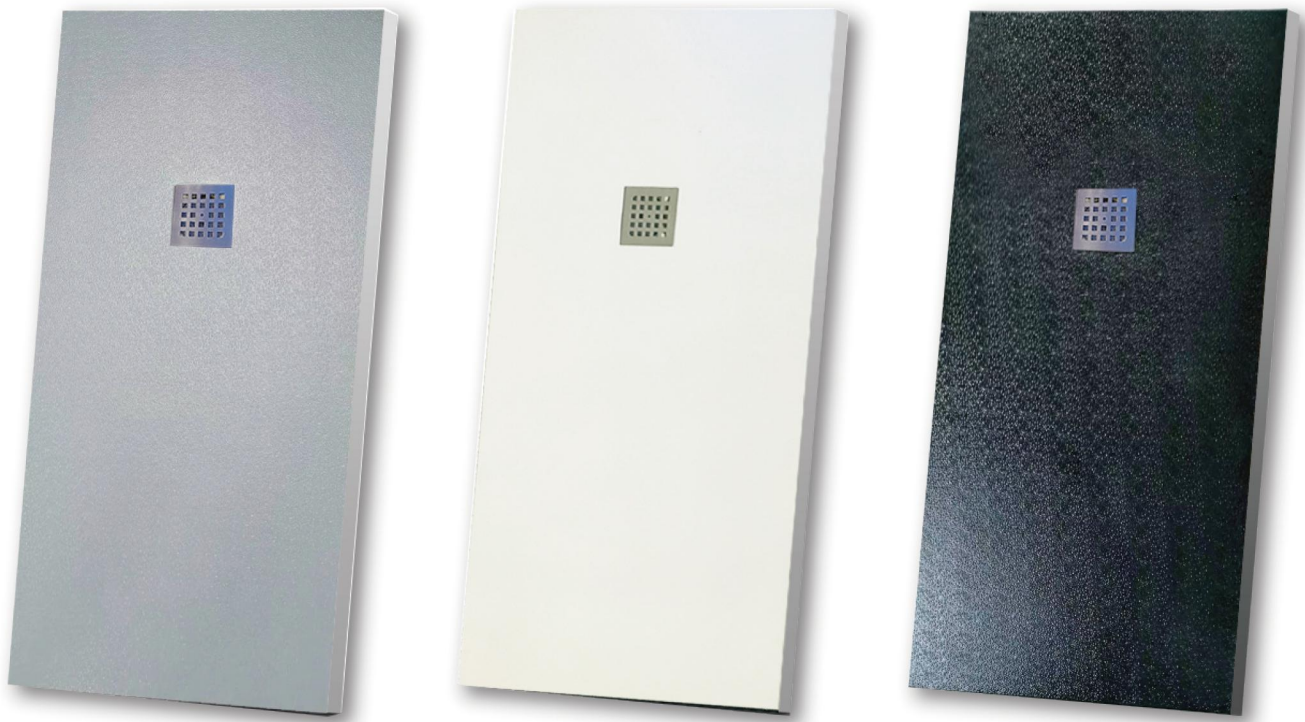

F3320

Farmhouse Kitchen Sink
 Embedded Type
 Size:840x502x254mm
 33"x20"x10"

G2319

Farmhouse Kitchen Sink
 Embedded Type
 Size:590x480x215mm
 23"x19"x8.5"

Rectangular Shower Tray

S8070:800x700x25mm/31.50"x27.56"x0.98"