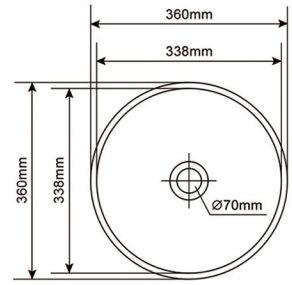

Item No:1150B
Size:1160x500x200mm
45.67"x19.69"x7.87"

Item No:1050B
Size:1000x500x210mm
39.37"x19.69"x8.27"

Item No:1050A
Size:1000x500x200mm
39.37"x19.69"x7.87"

Item No:8646B
Size:860x460x220mm
33.86"x18.11"x8.66"

Item No:8349B
 Size:835x490x200mm
 32.87"x19.29"x7.87"

Item No:8451E
 Size:840x510x255mm
 33.07"x20.08"x10.04"

Item No:8149L
 Size:813x495x255mm
 32.01"x19.49"x10.04"

Item No:7747A
 Size:770x470x200mm
 30.31"x18.50"x7.87"

Item No:6449A
 Size:640x490x200mm
 25.20"x19.29"x7.87"

Item No:5645A
 Size:560x450x220mm
 22.05"x17.72"x8.66"

Item No:4545L
 Size:450x450x220mm
 17.72"x17.72"x8.66"

Item No:4545LS
 Size:450x450x165mm
 17.72"x17.72"x6.50"

Item No:4344L
 Size:431.8x444.5x230mm
 17"x17.5"x9.06"

Item No:8348L
 Size:838x483x254mm
 32.99"x19.02"x10"

Item No:400W
 Size:400x400x120mm
 15.75"x15.75"x4.72"

400W
Granite bathroom sinks
Size: 400x400x120 mm