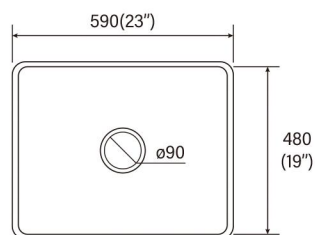

A3318

Farmhouse Kitchen Sink
Embedded Type
Size:838x460x255mm
33"x18"x10"

A3318D

Farmhouse Kitchen Sink
Embedded Type
Size:840x460x255mm
33"x18"x10"

B2418

Farmhouse Kitchen Sink
Embedded Type
Size:605x460x255mm
24"x18"x10"

B3019

Farmhouse Kitchen Sink
Embedded Type
Size:762x482x255mm
30"x19"x10"

B3019A

Farmhouse Kitchen Sink
Embedded Type
Size:762x482x255mm
30"x19"x10"

B3319

Farmhouse Kitchen Sink
 Embedded Type
 Size:838x482x255mm
 33"x19"x10"

F3320

Farmhouse Kitchen Sink
 Embedded Type
 Size:840x502x254mm
 33"x20"x10"

G2319

Farmhouse Kitchen Sink
 Embedded Type
 Size:590x480x215mm
 23"x19"x8.5"

Rectangular Shower Tray

S8070:800x700x25mm/31.50"x27.56"x0.98"

S1270:1200x700x25mm/47.24"x27.56"x0.98"

S1280:1200x800x25mm/47.24"x31.50"x0.98"

S1470:1400x700x25mm/55.12"x27.56"x0.98"

S1480:1400x800x25mm/55.12"x31.50"x0.98"

S1670:1600x700x25mm/62.99"x27.56"x0.98"

S1680:1600x800x25mm/62.99"x31.50"x0.98"