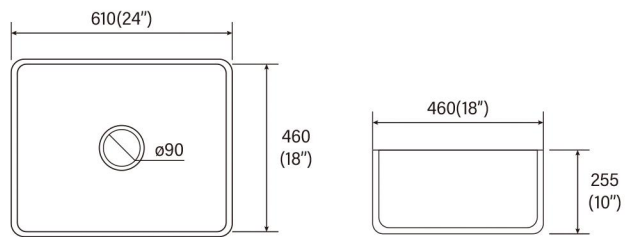

Item No:1150B
Size:1160x500x200mm
45.67"x19.69"x7.87"

Item No:1050B
Size:1000x500x210mm
39.37"x19.69"x8.27"

Item No:1050A
Size:1000x500x200mm
39.37"x19.69"x7.87"

Item No:8646B
Size:860x460x220mm
33.86"x18.11"x8.66"

Item No:6449A
 Size:640x490x200mm
 25.20"x19.29"x7.87"

Item No:5645A
 Size:560x450x220mm
 22.05"x17.72"x8.66"

Item No:4545L
 Size:450x450x220mm
 17.72"x17.72"x8.66"

Item No:4545LS
 Size:450x450x165mm
 17.72"x17.72"x6.50"

5538W
Granite bathroom sinks
Size: 550x385x110 mm

A2018

Farmhouse Kitchen Sink
Embedded Type
Size:510x460x255mm
20"x18"x10"

A2418

Farmhouse Kitchen Sink
Embedded Type
Size:610x460x255mm
24"x18"x10"

A3018

Farmhouse Kitchen Sink
Embedded Type
Size:762x460x255mm
30"x18"x10"

A3318

Farmhouse Kitchen Sink
Embedded Type
Size:838x460x255mm
33"x18"x10"

A3318D

Farmhouse Kitchen Sink
Embedded Type
Size:840x460x255mm
33"x18"x10"

B2418

Farmhouse Kitchen Sink
Embedded Type
Size:605x460x255mm
24"x18"x10"