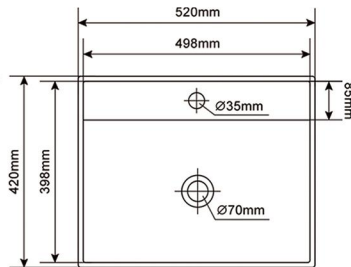

5242A
Granite bathroom sinks
Size: 520x420x130 mm