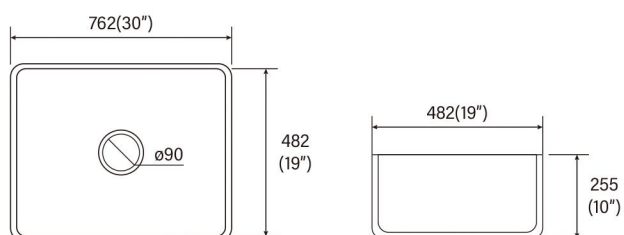

Item No:6449A
 Size:640x490x200mm
 25.20"x19.29"x7.87"

Item No:5645A
 Size:560x450x220mm
 22.05"x17.72"x8.66"

Item No:4545L
 Size:450x450x220mm
 17.72"x17.72"x8.66"

Item No:4545LS
 Size:450x450x165mm
 17.72"x17.72"x6.50"

5538W
Granite bathroom sinks
Size: 550x385x110 mm

A2018

Farmhouse Kitchen Sink
Embedded Type
Size:510x460x255mm
20"x18"x10"

A2418

Farmhouse Kitchen Sink
Embedded Type
Size:610x460x255mm
24"x18"x10"

A3018

Farmhouse Kitchen Sink
Embedded Type
Size:762x460x255mm
30"x18"x10"

A3318

Farmhouse Kitchen Sink
Embedded Type
Size:838x460x255mm
33"x18"x10"

A3318D

Farmhouse Kitchen Sink
Embedded Type
Size:840x460x255mm
33"x18"x10"

B2418

Farmhouse Kitchen Sink
Embedded Type
Size:605x460x255mm
24"x18"x10"

B3019

Farmhouse Kitchen Sink
Embedded Type
Size:762x482x255mm
30"x19"x10"

B3019A

Farmhouse Kitchen Sink
Embedded Type
Size:762x482x255mm
30"x19"x10"

B3319

Farmhouse Kitchen Sink
 Embedded Type
 Size:838x482x255mm
 33"x19"x10"