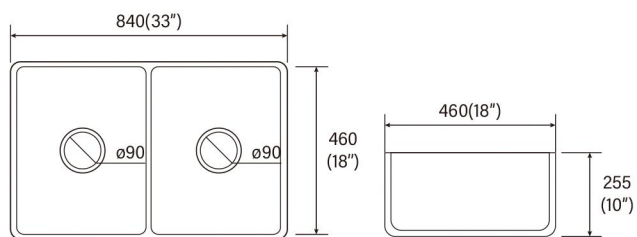

Item No:1150B
Size:1160x500x200mm
45.67"x19.69"x7.87"

Item No:1050B
Size:1000x500x210mm
39.37"x19.69"x8.27"

Item No:1050A
Size:1000x500x200mm
39.37"x19.69"x7.87"

Item No:8646B
Size:860x460x220mm
33.86"x18.11"x8.66"

Item No:6449A
 Size:640x490x200mm
 25.20"x19.29"x7.87"

Item No:5645A
 Size:560x450x220mm
 22.05"x17.72"x8.66"

Item No:4545L
 Size:450x450x220mm
 17.72"x17.72"x8.66"

Item No:4545LS
 Size:450x450x165mm
 17.72"x17.72"x6.50"

A3318

Farmhouse Kitchen Sink
Embedded Type
Size:838x460x255mm
33"x18"x10"

A3318D

Farmhouse Kitchen Sink
Embedded Type
Size:840x460x255mm
33"x18"x10"

B2418

Farmhouse Kitchen Sink
Embedded Type
Size:605x460x255mm
24"x18"x10"

B3019

Farmhouse Kitchen Sink
Embedded Type
Size:762x482x255mm
30"x19"x10"

B3019A

Farmhouse Kitchen Sink
Embedded Type
Size:762x482x255mm
30"x19"x10"

B3319

Farmhouse Kitchen Sink
 Embedded Type
 Size:838x482x255mm
 33"x19"x10"