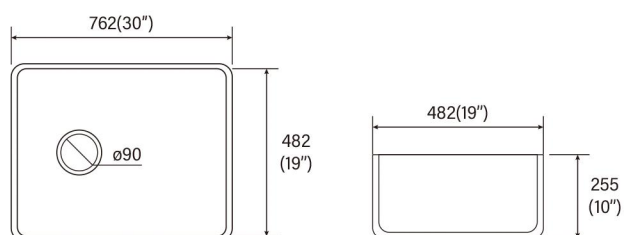

Item No:1150B
Size:1160x500x200mm
45.67"x19.69"x7.87"

Item No:1050B
Size:1000x500x210mm
39.37"x19.69"x8.27"

Item No:1050A
Size:1000x500x200mm
39.37"x19.69"x7.87"

Item No:8646B
Size:860x460x220mm
33.86"x18.11"x8.66"

5538W
Granite bathroom sinks
Size: 550x385x110 mm

A2018

Farmhouse Kitchen Sink
Embedded Type
Size:510x460x255mm
20"x18"x10"

A2418

Farmhouse Kitchen Sink
Embedded Type
Size:610x460x255mm
24"x18"x10"

A3018

Farmhouse Kitchen Sink
Embedded Type
Size:762x460x255mm
30"x18"x10"

A3318

Farmhouse Kitchen Sink
Embedded Type
Size:838x460x255mm
33"x18"x10"

A3318D

Farmhouse Kitchen Sink
Embedded Type
Size:840x460x255mm
33"x18"x10"

B2418

Farmhouse Kitchen Sink
Embedded Type
Size:605x460x255mm
24"x18"x10"

B3019

Farmhouse Kitchen Sink
Embedded Type
Size:762x482x255mm
30"x19"x10"

B3019A

Farmhouse Kitchen Sink
Embedded Type
Size:762x482x255mm
30"x19"x10"

B3319

Farmhouse Kitchen Sink
 Embedded Type
 Size:838x482x255mm
 33"x19"x10"