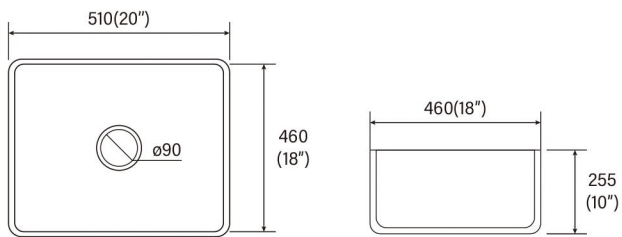

A2018

Farmhouse Kitchen Sink
Embedded Type
Size:510x460x255mm
20"x18"x10"