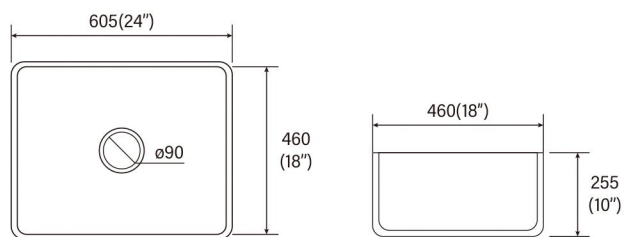

Item No:1150B
Size:1160x500x200mm
45.67"x19.69"x7.87"

Item No:1050B
Size:1000x500x210mm
39.37"x19.69"x8.27"

Item No:1050A
Size:1000x500x200mm
39.37"x19.69"x7.87"

Item No:8646B
Size:860x460x220mm
33.86"x18.11"x8.66"

Item No:6449A
 Size:640x490x200mm
 25.20"x19.29"x7.87"

Item No:5645A
 Size:560x450x220mm
 22.05"x17.72"x8.66"

Item No:4545L
 Size:450x450x220mm
 17.72"x17.72"x8.66"

Item No:4545LS
 Size:450x450x165mm
 17.72"x17.72"x6.50"

A3318

Farmhouse Kitchen Sink
Embedded Type
Size:838x460x255mm
33"x18"x10"

A3318D

Farmhouse Kitchen Sink
Embedded Type
Size:840x460x255mm
33"x18"x10"

B2418

Farmhouse Kitchen Sink
Embedded Type
Size:605x460x255mm
24"x18"x10"

B3019

Farmhouse Kitchen Sink
Embedded Type
Size:762x482x255mm
30"x19"x10"

B3019A

Farmhouse Kitchen Sink
Embedded Type
Size:762x482x255mm
30"x19"x10"

B3319

Farmhouse Kitchen Sink
 Embedded Type
 Size:838x482x255mm
 33"x19"x10"