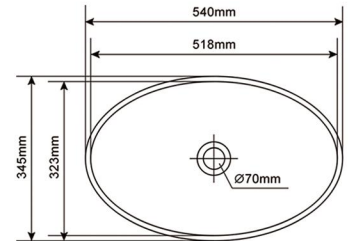

4939W
Granite bathroom sinks
Size: 540x345x140 mm