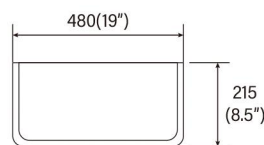

A3318

Farmhouse Kitchen Sink
Embedded Type
Size:838x460x255mm
33"x18"x10"

A3318D

Farmhouse Kitchen Sink
Embedded Type
Size:840x460x255mm
33"x18"x10"

B2418

Farmhouse Kitchen Sink
Embedded Type
Size:605x460x255mm
24"x18"x10"

B3019

Farmhouse Kitchen Sink
Embedded Type
Size:762x482x255mm
30"x19"x10"

B3019A

Farmhouse Kitchen Sink
Embedded Type
Size:762x482x255mm
30"x19"x10"

B3319

Farmhouse Kitchen Sink
 Embedded Type
 Size:838x482x255mm
 33"x19"x10"

F3320

Farmhouse Kitchen Sink
 Embedded Type
 Size:840x502x254mm
 33"x20"x10"

G2319

Farmhouse Kitchen Sink
 Embedded Type
 Size:590x480x215mm
 23"x19"x8.5"

Rectangular Shower Tray

S8070:800x700x25mm/31.50"x27.56"x0.98"

S1270:1200x700x25mm/47.24"x27.56"x0.98"

S1280:1200x800x25mm/47.24"x31.50"x0.98"

S1470:1400x700x25mm/55.12"x27.56"x0.98"

S1480:1400x800x25mm/55.12"x31.50"x0.98"

S1670:1600x700x25mm/62.99"x27.56"x0.98"

S1680:1600x800x25mm/62.99"x31.50"x0.98"