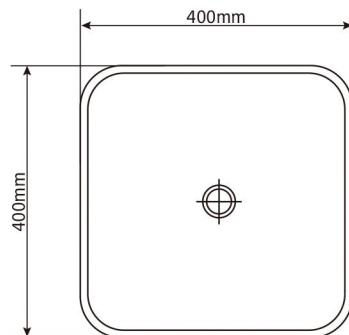

Item No:8349B
 Size:835x490x200mm
 32.87"x19.29"x7.87"

Item No:8451E
 Size:840x510x255mm
 33.07"x20.08"x10.04"

Item No:8149L
 Size:813x495x255mm
 32.01"x19.49"x10.04"

Item No:7747A
 Size:770x470x200mm
 30.31"x18.50"x7.87"

Item No:7145E
 Size:710x450x205mm
 27.95"x17.72"x8.07"

Item No:6844L
 Size:680x440x220mm
 26.77"x17.32"x8.66"

Item No:4242L
 Size:422.77x422.77x203mm
 16.64"x16.64"x7.87"

Item No:4739L
 Size:470x395x210mm
 18.50"x15.55"x8.27"

Item No:6449A
 Size:640x490x200mm
 25.20"x19.29"x7.87"

Item No:5645A
 Size:560x450x220mm
 22.05"x17.72"x8.66"

Item No:4545L
 Size:450x450x220mm
 17.72"x17.72"x8.66"

Item No:4545LS
 Size:450x450x165mm
 17.72"x17.72"x6.50"

Item No:4344L
 Size:431.8x444.5x230mm
 17"x17.5"x9.06"

Item No:8348L
 Size:838x483x254mm
 32.99"x19.02"x10"

Item No:400W
 Size:400x400x120mm
 15.75"x15.75"x4.72"

400W
Granite bathroom sinks
Size: 400x400x120 mm