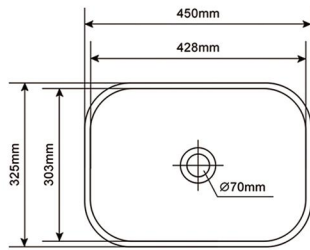

4532W
Granite bathroom sinks
Size: 450x325x140 mm