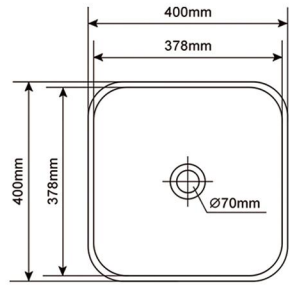

Item No:1150B
Size:1160x500x200mm
45.67"x19.69"x7.87"

Item No:1050B
Size:1000x500x210mm
39.37"x19.69"x8.27"

Item No:1050A
Size:1000x500x200mm
39.37"x19.69"x7.87"

Item No:8646B
Size:860x460x220mm
33.86"x18.11"x8.66"

Item No:8349B
 Size:835x490x200mm
 32.87"x19.29"x7.87"

Item No:8451E
 Size:840x510x255mm
 33.07"x20.08"x10.04"

Item No:8149L
 Size:813x495x255mm
 32.01"x19.49"x10.04"

Item No:7747A
 Size:770x470x200mm
 30.31"x18.50"x7.87"

Item No:6449A
 Size:640x490x200mm
 25.20"x19.29"x7.87"

Item No:5645A
 Size:560x450x220mm
 22.05"x17.72"x8.66"

Item No:4545L
 Size:450x450x220mm
 17.72"x17.72"x8.66"

Item No:4545LS
 Size:450x450x165mm
 17.72"x17.72"x6.50"

Item No:4344L
 Size:431.8x444.5x230mm
 17"x17.5"x9.06"

Item No:8348L
 Size:838x483x254mm
 32.99"x19.02"x10"

Item No:400W
 Size:400x400x120mm
 15.75"x15.75"x4.72"

400W
Granite bathroom sinks
Size: 400x400x120 mm