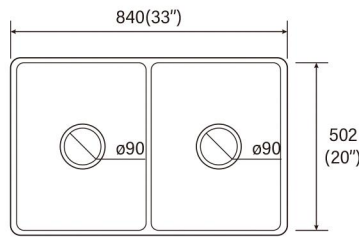

Item No:1150B
Size:1160x500x200mm
45.67"x19.69"x7.87"

Item No:1050B
Size:1000x500x210mm
39.37"x19.69"x8.27"

Item No:1050A
Size:1000x500x200mm
39.37"x19.69"x7.87"

Item No:8646B
Size:860x460x220mm
33.86"x18.11"x8.66"

A3318

Farmhouse Kitchen Sink
Embedded Type
Size:838x460x255mm
33"x18"x10"

A3318D

Farmhouse Kitchen Sink
Embedded Type
Size:840x460x255mm
33"x18"x10"

B2418

Farmhouse Kitchen Sink
Embedded Type
Size:605x460x255mm
24"x18"x10"

B3019

Farmhouse Kitchen Sink
Embedded Type
Size:762x482x255mm
30"x19"x10"

B3019A

Farmhouse Kitchen Sink
Embedded Type
Size:762x482x255mm
30"x19"x10"

B3319

Farmhouse Kitchen Sink
 Embedded Type
 Size:838x482x255mm
 33"x19"x10"

F3320

Farmhouse Kitchen Sink
 Embedded Type
 Size:840x502x254mm
 33"x20"x10"

G2319

Farmhouse Kitchen Sink
 Embedded Type
 Size:590x480x215mm
 23"x19"x8.5"

Rectangular Shower Tray

S8070:800x700x25mm/31.50"x27.56"x0.98"