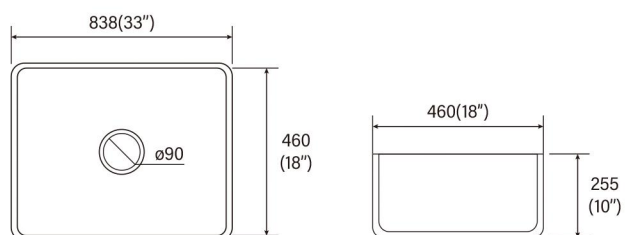

Item No:1150B
Size:1160x500x200mm
45.67"x19.69"x7.87"

Item No:1050B
Size:1000x500x210mm
39.37"x19.69"x8.27"

Item No:1050A
Size:1000x500x200mm
39.37"x19.69"x7.87"

Item No:8646B
Size:860x460x220mm
33.86"x18.11"x8.66"

Item No:6449A
 Size:640x490x200mm
 25.20"x19.29"x7.87"

Item No:5645A
 Size:560x450x220mm
 22.05"x17.72"x8.66"

Item No:4545L
 Size:450x450x220mm
 17.72"x17.72"x8.66"

Item No:4545LS
 Size:450x450x165mm
 17.72"x17.72"x6.50"

5538W
Granite bathroom sinks
Size: 550x385x110 mm

A2018

Farmhouse Kitchen Sink
Embedded Type
Size:510x460x255mm
20"x18"x10"

A2418

Farmhouse Kitchen Sink
Embedded Type
Size:610x460x255mm
24"x18"x10"

A3018

Farmhouse Kitchen Sink
Embedded Type
Size:762x460x255mm
30"x18"x10"

A3318

Farmhouse Kitchen Sink
Embedded Type
Size:838x460x255mm
33"x18"x10"

A3318D

Farmhouse Kitchen Sink
Embedded Type
Size:840x460x255mm
33"x18"x10"

B2418

Farmhouse Kitchen Sink
Embedded Type
Size:605x460x255mm
24"x18"x10"