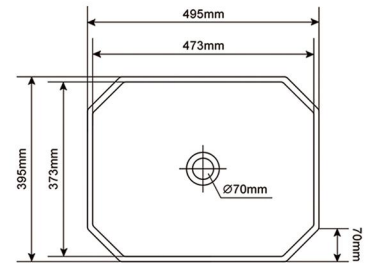

4939W
Granite bathroom sinks
Size: 495x395x140 mm